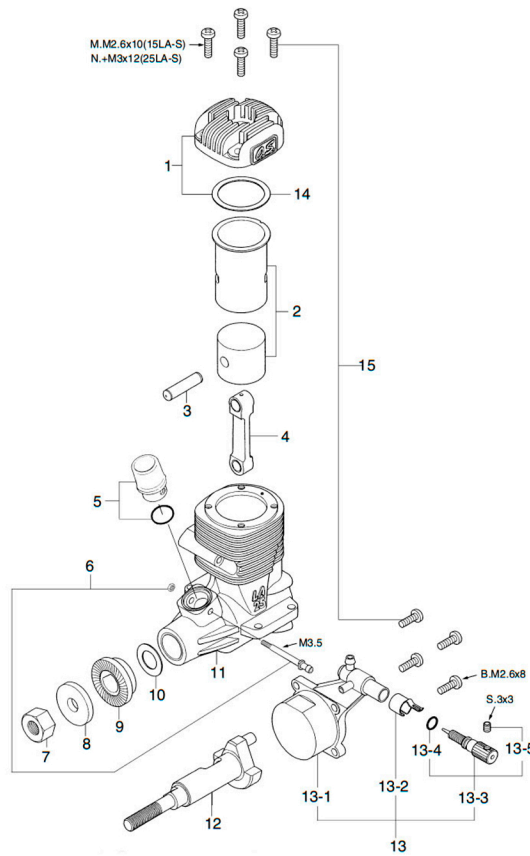

(Fig 25LA-S)

* Type of screw

C...Cap Screw B...Binding Screw M...Oval Fillister-Head Screw
F...Flat Head Screw T...Tapping Screw N...Round Head Screw S...Set Screw

No.	Code No.	Description
1	21754010	Cylinder Head (Silver) 15LA
2	21753000	Cylinder & Piston Assembly 15LA
3	21706000	Piston Pin 15LA,FP,CV,LD
4	21205040	Connecting Rod 15LA,12-15CV,12LD
5	21712010	Venturi 15LA-S,FP-S
6	21381970	Nozzle For Remote Needle 15LA-S,FP-S
7	20810007	Propeller Nut (M5) 10-15LA,CV
8	21109005	Propeller Washer 10-15LA,15CV
9	21758000	Drive Hub 15LA
10	21620006	Thrust Washer 10-15LA,10-15FP
11	21751010	Crankcase (Silver) 15LA
12	21752000	Crankshaft 15LA
13	21757000	Cover Plate Assembly 15LA
13-1	21757100	Cover Plate 15LA
13-2	26711305	Ratchet Spring No.4
13-3	21781970	Needle 10LA,15LA
13-4	24981837	"O" Ring
13-5	26381501	Set Screw
14	21714100	Head Gasket 15LA
15	21713000	Screw Set 15LA
	71605300	Glow Plug N0.6 (Former A3)
	21225000	871 Silencer
	22681957	Pressure Fitting No.7
	22325300	Assembly Screw 842,871
	21225400	Retaining Screw(N.+M2.6x25 2pcs.)