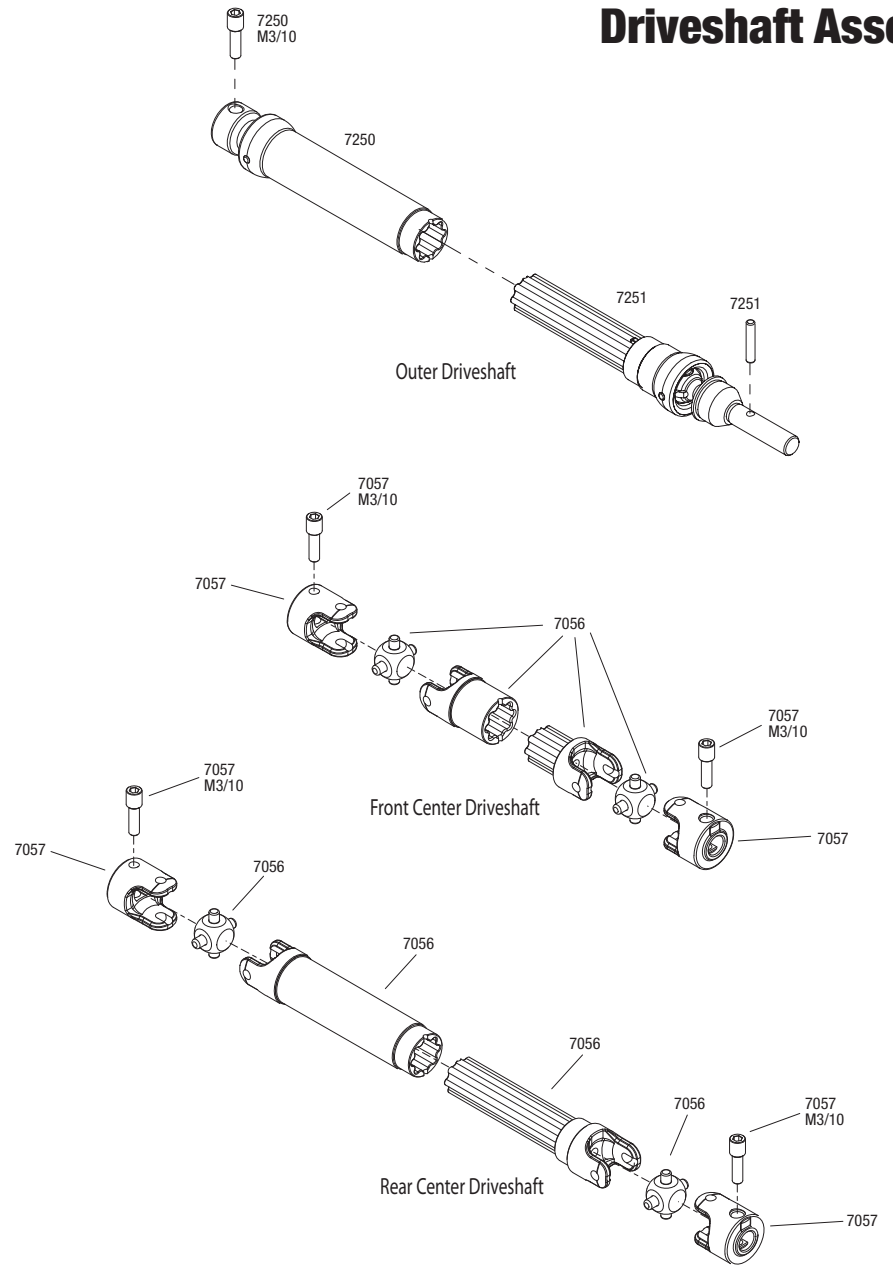

1/16 SUMMIT

Exocage and Body

TRAXXAS

Driveshaft Assembly

REV 101202-R00

Specifications on this page are subject to change without notice. Every attempt has been made to ensure the accuracy of this drawing, however Traxxas cannot be held responsible for typographical or other errors. See Parts List for a complete listing of optional accessories.