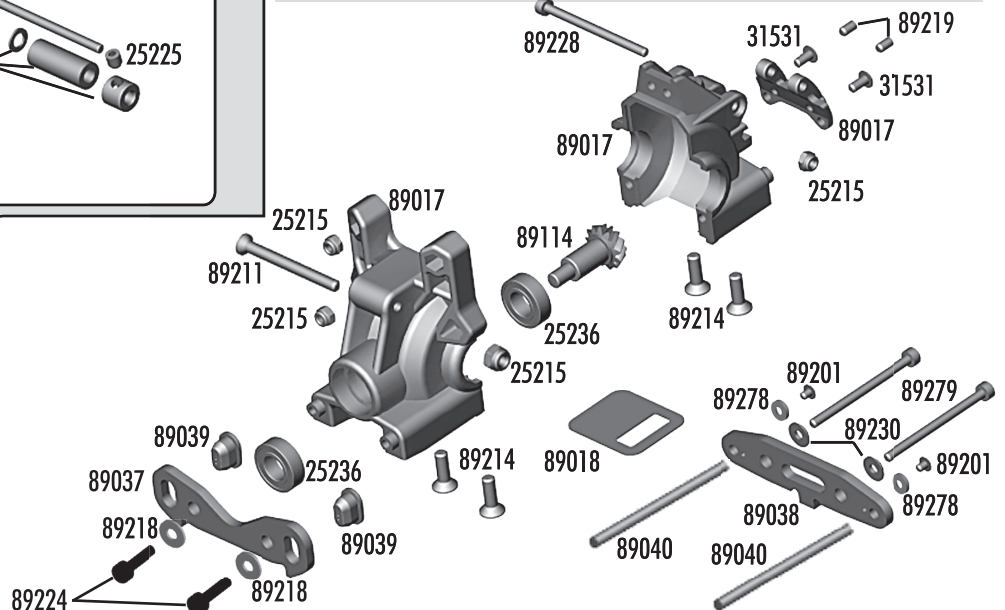

Rear Gearbox

25215	M3 locknut	20
25236	8x16x5 bearings	2
31531	M3x6mm BHCS	10
89017	FR/RR gearbox	1
89018	Gearbox gasket	4
89037	Arm mount C	1
89038	Arm mount D (3 degrees)	1
89039	Hinge pin bushings	Set
89040	Inner hinge pins	Set
89114	Diff pinion gear	1
89201	2.5x3mm BHCS	10
89211	3x26mm FHCS	10
89214	4x12mm FHCS	10
89218	3x8mm washer	10
89219	3x5mm setscrew	10
89224	3x16mm SHCS	10
89228	3x40mm SHCS	10
89230	Silver cone washer	10
89278	2.5mm washer	20
89279	3x45mm SHCS	10