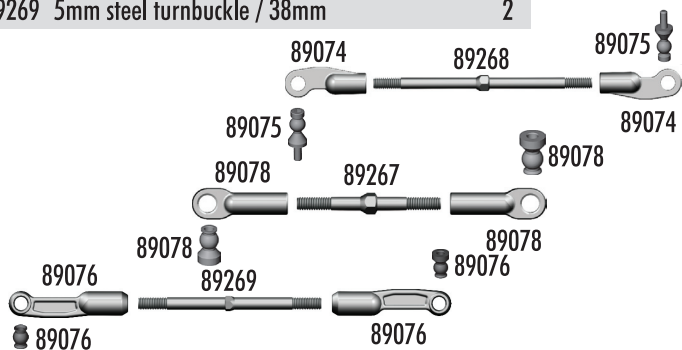

Turnbuckles

89070	Titanium turnbuckle set	Set
89074	Steering rod ends	4
89075	Steering ballstuds	4
89076	Camber rod ends	4
89078	Servo link rod ends	2
89240	FT turnbuckle wrench	1
89241	5.5mm turnbuckle wrench	1
89267	4mm steel turnbuckles / 32mm	1
89268	4mm steel turnbuckle / 42mm	2
89269	5mm steel turnbuckle / 38mm	2