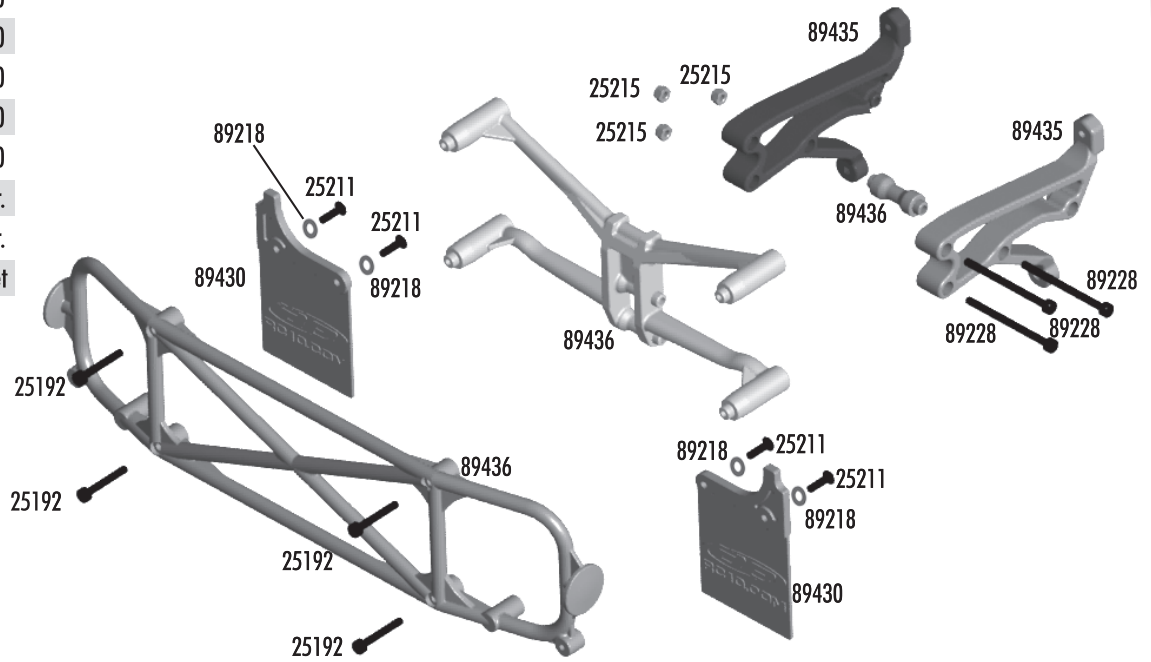

Rear Bumper

25192	3x20mm SHCS	20
25211	3x10mm BHCS	20
25215	M3 locknut	20
89218	3x8mm washer	10
89228	3x40mm SHCS	10
89430	Mud flaps	Pr.
89435	Rear bumper mounts	Pr.
89436	Rear bumper and brace	Set