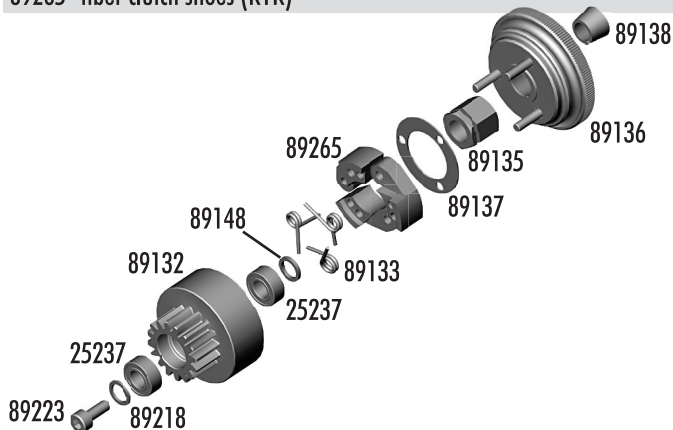

# Rear Suspension

25188	3x20mm BHCS	20
25201	M3x8mm FHCS	20
25215	M3 locknut	20
25236	8x16x5 bearings	2
31520	M2.5x6mm BHCS	10
89027	Lower arms w/ shock risers, rear	Set
89031	Caster / hub spacers	Set
89033	Hub carrier	Pr.
89041	Outer hinge pins	Set
89094	Nyloc wheel hex nuts	2
89095	Aluminum wheel hex	2

# Clutch

25237	5x10x4 bearing	2
89127	17T clutchbell	1
89132	16T clutchbell (kit)	1
89133	1.0mm clutch spring	3
89135	Clutch nut	1
89136	Flywheel, hard anodized	1
89137	Clutch shoe shims	4
89138	Flywheel collet	1
89148	Clutch bell shim set	Set
89218	3x8mm washer	10
89223	3x8mm SHCS	10
89265	fiber clutch shoes (RTR)	3