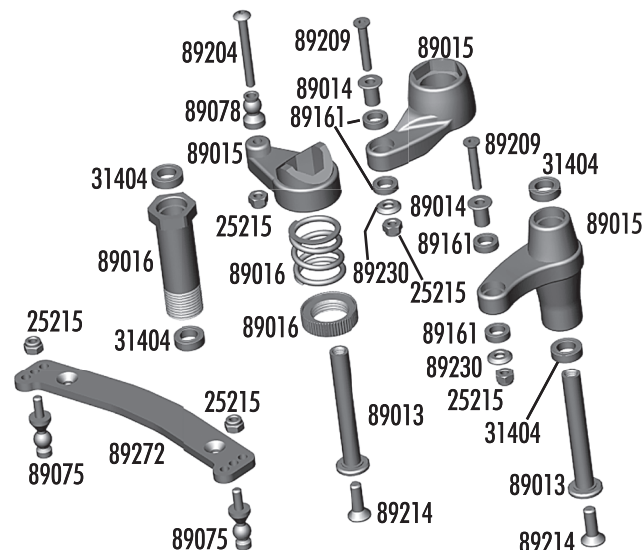

Steering

25215	M3 locknut	20
31404	6x10 bearing	2
89012	Carbon fiber steering rack	1
89013	Steering post	2
89014	Steering rack post	2
89015	Bellcranks & servo saver	Set
89016	Servo saver bolt, nut, spring	Set
89075	Steering ballstuds	4
89078	Servo link rod ends	Set
89161	Steering bearing set	Set
89204	3x24mm BHCS	10
89209	3x18mm FHCS	10
89214	4x12mm FHCS	10
89230	Silver cone washer	10
89235	Aluminum steering rack	1
89272	Steering rack (kit)	1