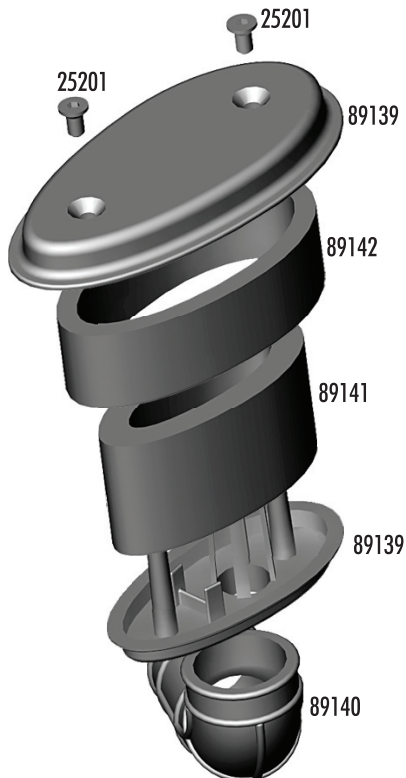

Air Filter

7710	Pre-filter oil	1
25201	3x8mm FHCS	20
89139	Air filter cap and base	Set
89140	Air filter hose	1
89141	Air filter inner elements	Set
89142	Air filter outer elements	4