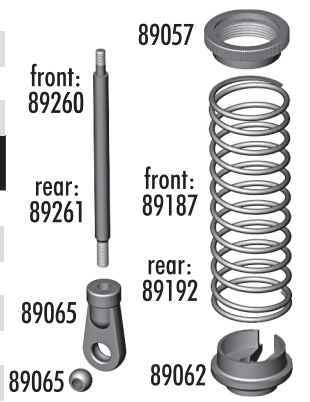

## :: Catalog & Parts Listing

80924: AE Team RTR

80920: Red Bull RTR

80921: Lucas Oil RTR

80922: KMC RTR

80923: Bully Dog RTR

# Shocks

25215	M3 locknut	20
89047	Threaded rear shock Set	Set
89048	Threaded front shock set	Set
89051	Threaded rear shock body (FT)	Pr.
89052	Threaded front shock body (FT)	Pr.
89055	Shock piston set	Set
89057	Threaded shock collars w/ O-rings	Pr.
89058	Shock boots, front	4
89059	Shock boots, rear	4
89062	Shock spring cup	4
89063	Shock bladders	8
89064	Shock rebuild kit, for 4 shocks	Set
89065	Shock rod ends and balls	Set
89066	Shock O-rings	8
89083	Shock bushings	4
89215	Shock piston locknut	10
89260	Shock shaft RTR 29mm, front	2
89261	Shock shaft RTR 38mm, rear	2
89262	Molded shock caps	4
89263	Shock body RTR, front	2
89264	Shock body RTR, rear	2
89266	Shock preload clips RTR	Set

# Springs

89186	Front spring black (3.31 lbs)	Pr.
89187	Front spring silver (3.93 lbs) - Kit	Pr.
89188	Front spring bronze (4.61 lbs)	Pr.
89191	Rear spring black (2.75 lbs)	Pr.
89192	Rear spring silver (3.31 lbs) - Kit	Pr.
89193	Rear spring bronze (3.93 lbs)	Pr.
89195	Front spring complete set	Set
89196	Rear spring complete set	Set