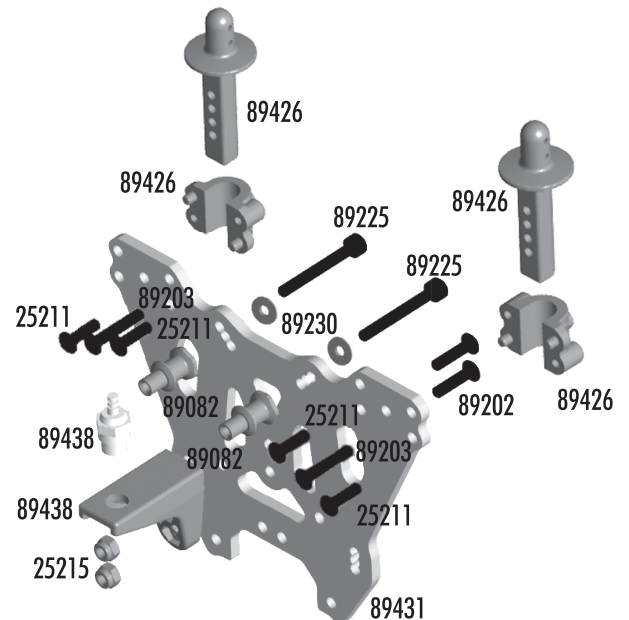

Rear Shock Tower

25211	3x10mm BHCS	20
25215	M3 locknut	20
89082	Shock standoffs aluminum	4
89202	3x12mm BHCS	10
89203	3x16mm BHCS	10
89225	3x24mm SHCS	10
89230	Silver cone washer	10
89426	Body/roll cage mounts	Set
89431	Rear shock tower	1
89438	Remote glow plug mount and wire	Set