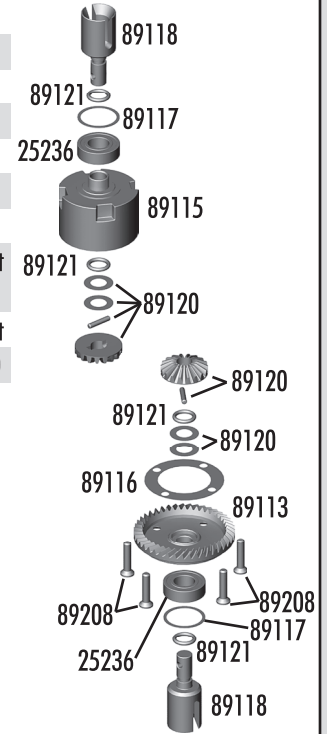

Front and Rear Diffs

25236	8x16x5 Bearings	2
89112	Complete diff (FR/RR)	1
89113	Diff ring gear, includes diff gasket	1
89115	Diff housing	1
89116	Diff gasket	4
89117	Diff shims	8
89118	Diff outdrives	2
89120	Diff sun/planet gears, includes washers and pins	Set
89121	Diff 0-rings, big and small	Set
89208	3x14mm FHCS	10