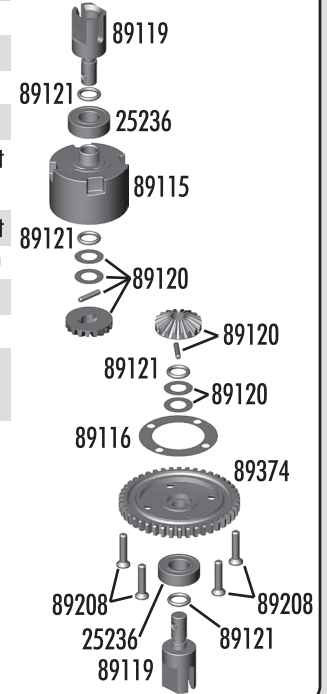

Center Diff

25236	8x16x5 Bearings	2
89115	Diff housing	1
89116	Diff gasket	4
89119	Center diff outdrives	2
89120	Diff sun/planet gears, includes washers and pins	Set
89121	Diff 0-rings, big and small	Set
89208	3x14mm FHCS	10
89372	Spur gear 50T, includes diff gasket	1
89373	Spur gear 52T, includes diff gasket	1
89374	Spur gear 54T, includes diff gasket (kit)	1