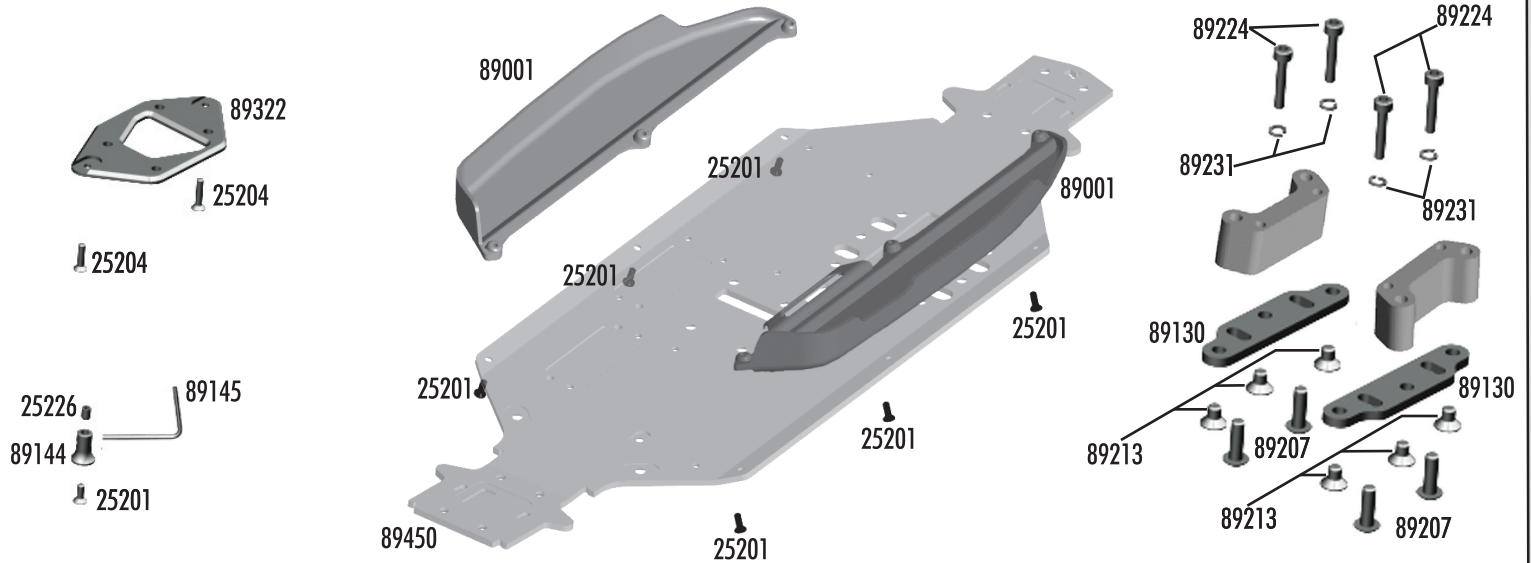

Chassis

25201	3x8mm FHCS	20
25204	3x16mm FHCS	20
25226	M4x5mm setscrew	20
89001	Side guard, right/left	Pr.
89130	Engine mount plates	2
89144	Pipe mount	1
89145	Pipe mount wire	1

89207	4x12mm BHCS	10
89213	4x6mm FHCS	10
89224	3x16mm SHCS	10
89231	3mm lock washer	10
89257	Engine mounts RTR	1
89322	Center diff shim	1
89450	SC8/RC8T RTR Chassis	1

Center Bulkhead

89019	Center bulkhead	1
89020	Center bulkhead carbon fiber top plate (FT)	1
89122	Brake pads	2
89123	Heatsink brake discs	2
89124	Brake cams and levers	Set
89205	3x26mm BHCS	10
89217	4x14mm FHCS	10
89219	3x5mm setcrew	10
89250	Fiber brake rotor (kit)	2
89254	Center bulkhead top plate (kit)	1

Rear Shock Tower

25211	3x10mm BHCS	20
25215	M3 locknut	20
89082	Shock standoffs aluminum	4
89202	3x12mm BHCS	10
89203	3x16mm BHCS	10
89225	3x24mm SHCS	10
89230	Silver cone washer	10
89426	Body/roll cage mounts	Set
89431	Rear shock tower	1
89438	Remote glow plug mount and wire	Set