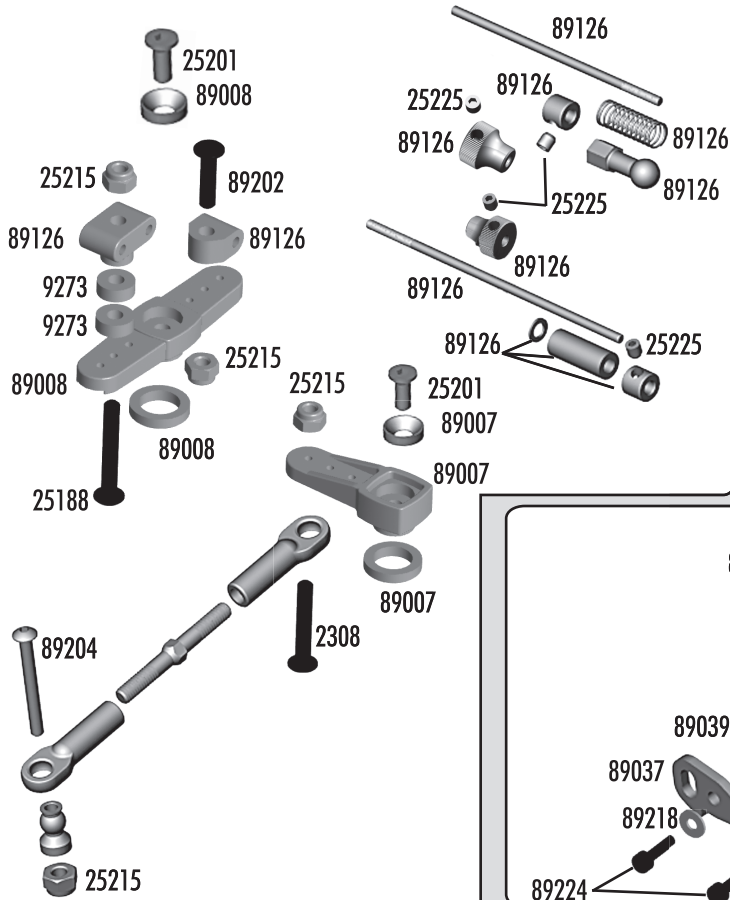

# Center Bulkhead

89019	Center bulkhead	1
89020	Center bulkhead carbon fiber top plate (FT)	1
89122	Brake pads	2
89123	Heatsink brake discs	2
89124	Brake cams and levers	Set
89205	3x26mm BHCS	10
89217	4x14mm FHCS	10
89219	3x5mm setcrew	10
89250	Fiber brake rotor (kit)	2
89254	Center bulkhead top plate (kit)	1

# Rear Shock Tower

25211	3x10mm BHCS	20
25215	M3 locknut	20
89082	Shock standoffs aluminum	4
89202	3x12mm BHCS	10
89203	3x16mm BHCS	10
89225	3x24mm SHCS	10
89230	Silver cone washer	10
89426	Body/roll cage mounts	Set
89431	Rear shock tower	1
89438	Remote glow plug mount and wire	Set

# Throttle / Brake Linkage

2308	3x18mm BHCS	6
9273	Brake cam spacer	2
25188	3x20mm BHCS	20
25201	3x8mm FHCS	20
25215	M3 locknut	20
25225	3x3mm setscrew	20
89007	Steering servo horns	Set
89008	Throttle servo horns	Set
89126	Brake/throttle linkage	Set
89202	3x12mm BHCS	10
89204	3x24mm BHCS	10