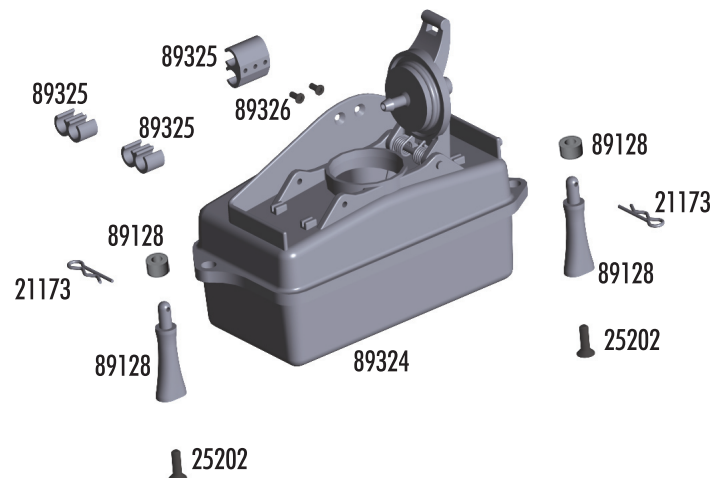

Fuel Tank

21173	Body clips, small	12
25202	3x10mm FHCS	20
89128	Fuel tank mount, includes mounts, tubing, and clips	Set
89324	Fuel tank	1
89325	Fuel line clips	Set
89326	2x4mm FHPS	10