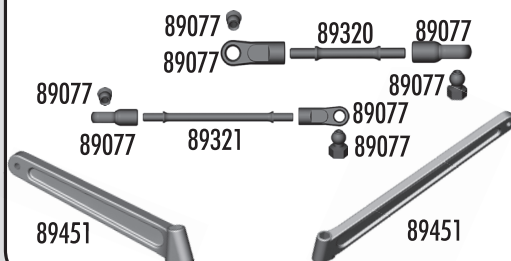

Chassis Braces

89077	Chassis brace rod ends	Set
89320	Front chassis brace set	Set
89321	Rear chassis brace set	Set
89378	Aluminum chassis brace front	1
89379	Aluminum chassis brace rear	1
89451	RTR chassis Brace set	Set