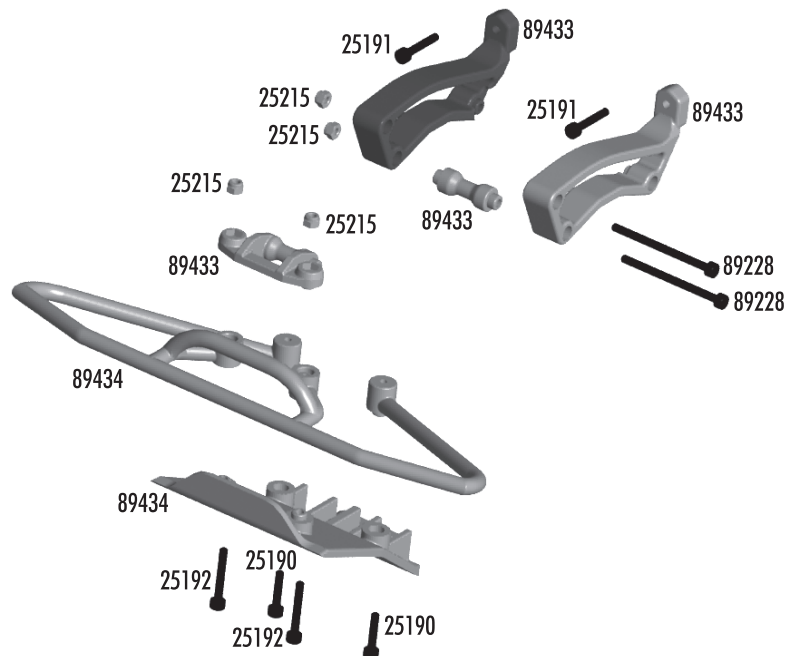

# Clutch

25237	5x10x4 bearing	2
89127	17T clutchbell	1
89132	16T clutchbell (kit)	1
89133	1.0mm clutch spring	3
89135	Clutch nut	1
89136	Flywheel, hard anodized	1
89137	Clutch shoe shims	4
89138	Flywheel collet	1
89148	Clutch bell shim set	Set
89218	3x8mm washer	10
89223	3x8mm SHCS	10
89265	fiber clutch shoes (RTR)	3

# Fuel Tank

21173	Body clips, small	12
25202	3x10mm FHCS	20
89128	Fuel tank mount, includes mounts, tubing, and clips	Set
89324	Fuel tank	1
89325	Fuel line clips	Set
89326	2x4mm FHPS	10

# Roll cage

31531	3x6mm BHCS	6
89203	3x16mm BHCS	10
89425	SC8 roll cage	Set
89427	Firewall / dirt shields	Set
89453	3x35mm BHCS	10

▲ 31531

31531 ▲ 89427

# Front Bumper

25190	3x14mm SHCS	20
25191	3x18mm SHCS	20
25192	3x20mm SHCS	20
25215	M3 locknut	20
89228	3x40mm SHCS	10
89433	Front bumper mounts	Pr.
89434	Front bumper and skid plate	Set