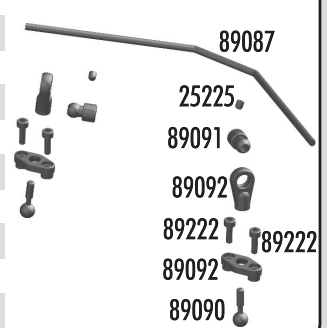

# Front and Rear Diffs

25236	8x16x5 Bearings	2
89112	Complete diff (FR/RR)	1
89113	Diff ring gear, includes diff gasket	1
89115	Diff housing	1
89116	Diff gasket	4
89117	Diff shims	8
89118	Diff outdrives	2
89120	Diff sun/planet gears, includes washers and pins	Set
89121	Diff 0-rings, big and small	Set
89208	3x14mm FHCS	10

# Center Diff

25236	8x16x5 Bearings	2
89115	Diff housing	1
89116	Diff gasket	4
89119	Center diff outdrives	2
89120	Diff sun/planet gears, includes washers and pins	Set
89121	Diff 0-rings, big and small	Set
89208	3x14mm FHCS	10
89372	Spur gear 50T, includes diff gasket	1
89373	Spur gear 52T, includes diff gasket	1
89374	Spur gear 54T, includes diff gasket (kit)	1

# Anti-Roll Bars

25225	3x3mm setscrew	20
89086	Anti-roll bar complete set	Set
89087	Anti-roll bar 2.2mm - black (kit)	1
89088	Anti-roll bar 2.5mm - silver	1
89089	Anti-roll bar 2.8mm - gold	1
89090	Anti-roll bar ball joint	4
89091	Anti-roll bar socket joint	Set
89092	Anti-roll bar pivot retainers/eyelets	Set
89093	Anti-roll bar 3.0mm - black	1
89222	2.5x8mm SHCS	10