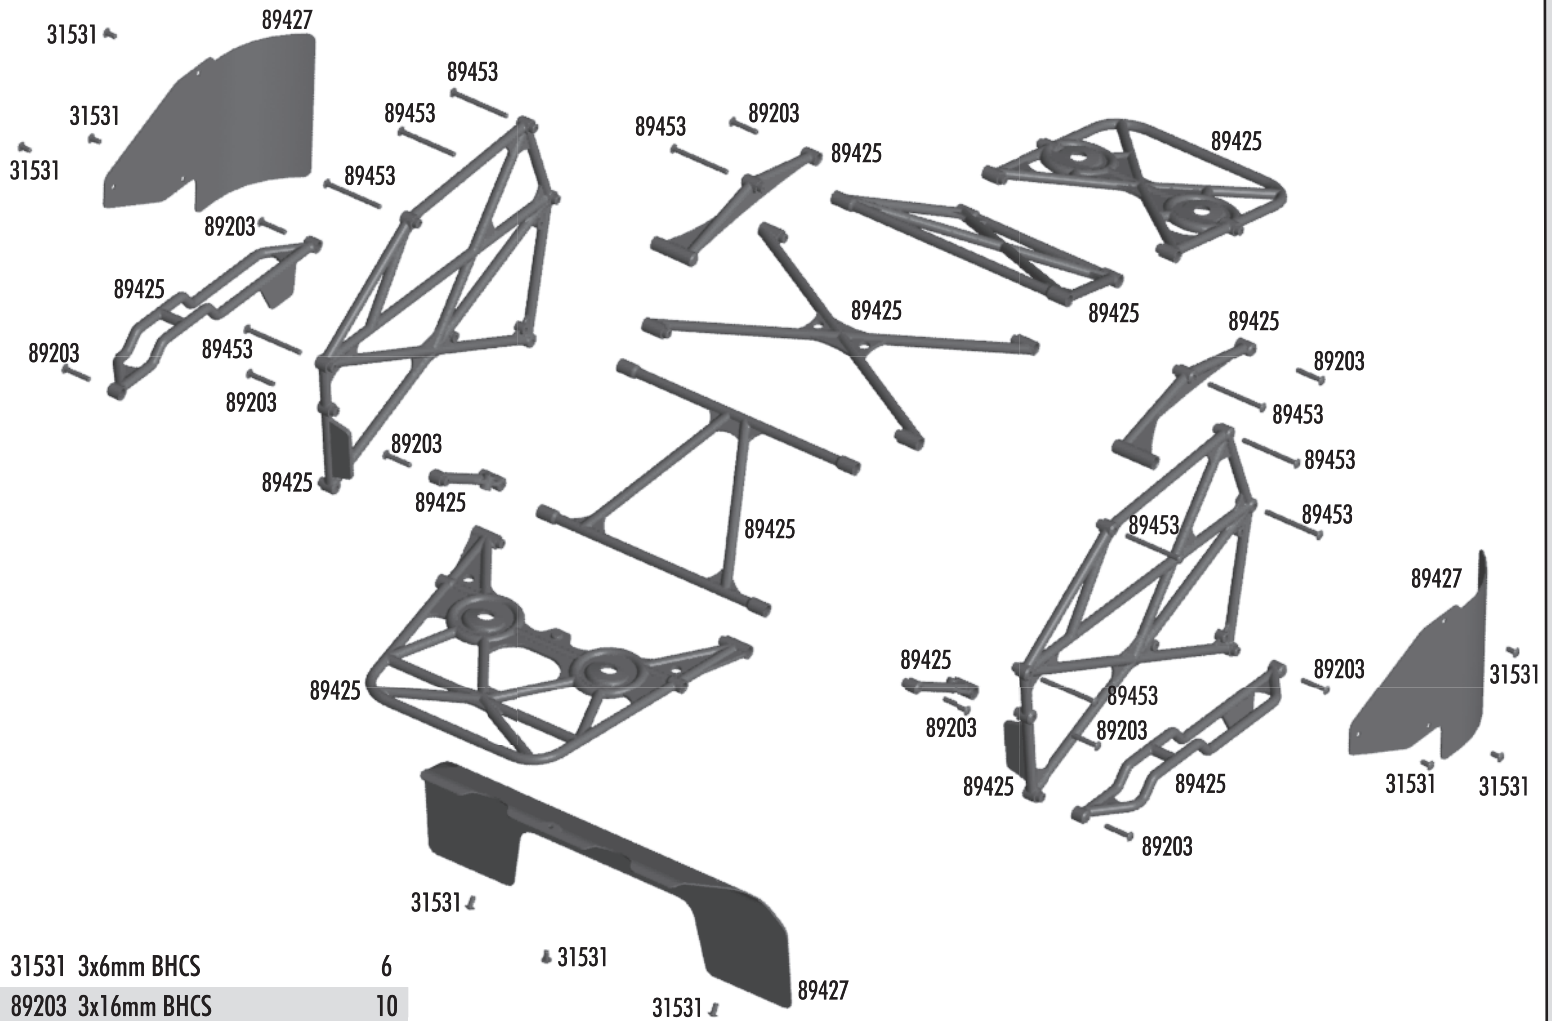

Roll cage

31531	3x6mm BHCS	6
89203	3x16mm BHCS	10
89425	SC8 roll cage	Set
89427	Firewall / dirt shields	Set
89453	3x35mm BHCS	10

▲ 31531

31531 ▲ 89427

Front Bumper

25190	3x14mm SHCS	20
25191	3x18mm SHCS	20
25192	3x20mm SHCS	20
25215	M3 locknut	20
89228	3x40mm SHCS	10
89433	Front bumper mounts	Pr.
89434	Front bumper and skid plate	Set