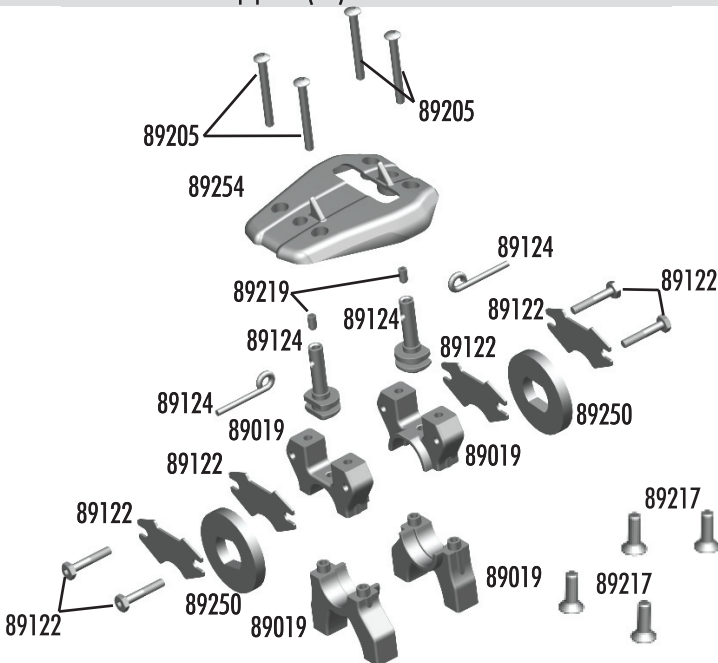

# Chassis Braces

89077	Chassis brace rod ends	Set
89320	Front chassis brace set	Set
89321	Rear chassis brace set	Set
89378	Aluminum chassis brace front	1
89379	Aluminum chassis brace rear	1
89451	RTR chassis Brace set	Set

# Chassis

25201	3x8mm FHCS	20
25204	3x16mm FHCS	20
25226	M4x5mm setscrew	20
89001	Side guard, right/left	Pr.
89130	Engine mount plates	2
89144	Pipe mount	1
89145	Pipe mount wire	1

89207	4x12mm BHCS	10
89213	4x6mm FHCS	10
89224	3x16mm SHCS	10
89231	3mm lock washer	10
89257	Engine mounts RTR	1
89322	Center diff shim	1
89450	SC8/RC8T RTR Chassis	1

# Center Bulkhead

89019	Center bulkhead	1
89020	Center bulkhead carbon fiber top plate (FT)	1
89122	Brake pads	2
89123	Heatsink brake discs	2
89124	Brake cams and levers	Set
89205	3x26mm BHCS	10
89217	4x14mm FHCS	10
89219	3x5mm setcrew	10
89250	Fiber brake rotor (kit)	2
89254	Center bulkhead top plate (kit)	1