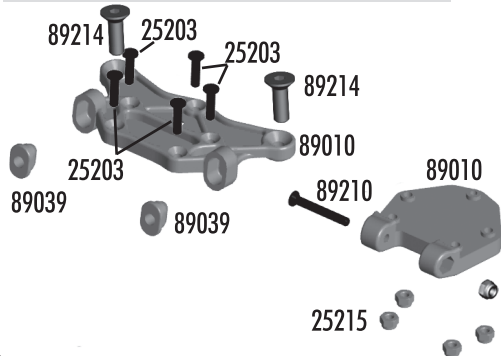

# Center Diff

25236	8x16x5 Bearings	2
89115	Diff housing	1
89116	Diff gasket	4
89119	Center diff outdrives	2
89120	Diff sun/planet gears, includes washers and pins	Set
89121	Diff 0-rings, big and small	Set
89208	3x14mm FHCS	10
89372	Spur gear 50T, includes diff gasket	1
89373	Spur gear 52T, includes diff gasket	1
89374	Spur gear 54T, includes diff gasket (kit)	1

# Anti-Roll Bars

25225	3x3mm setscrew	20
89086	Anti-roll bar complete set	Set
89087	Anti-roll bar 2.2mm - black (kit)	1
89088	Anti-roll bar 2.5mm - silver	1
89089	Anti-roll bar 2.8mm - gold	1
89090	Anti-roll bar ball joint	4
89091	Anti-roll bar socket joint	Set
89092	Anti-roll bar pivot retainers/eyelets	Set
89093	Anti-roll bar 3.0mm - black	1
89222	2.5x8mm SHCS	10

# Top Plate

25203	3x12mm FHCS	20
25215	M3 locknut	20
89010	Top Plate, upper and lower (kit)	Set
89039	Hinge pin bushings, 1/2/3 dot	Set
89210	3x20mm FHCS	10
89214	4x12mm FHCS	10
89234	Blue aluminum top plate (FT)	1
89236	Aluminum top plate (FT)	1