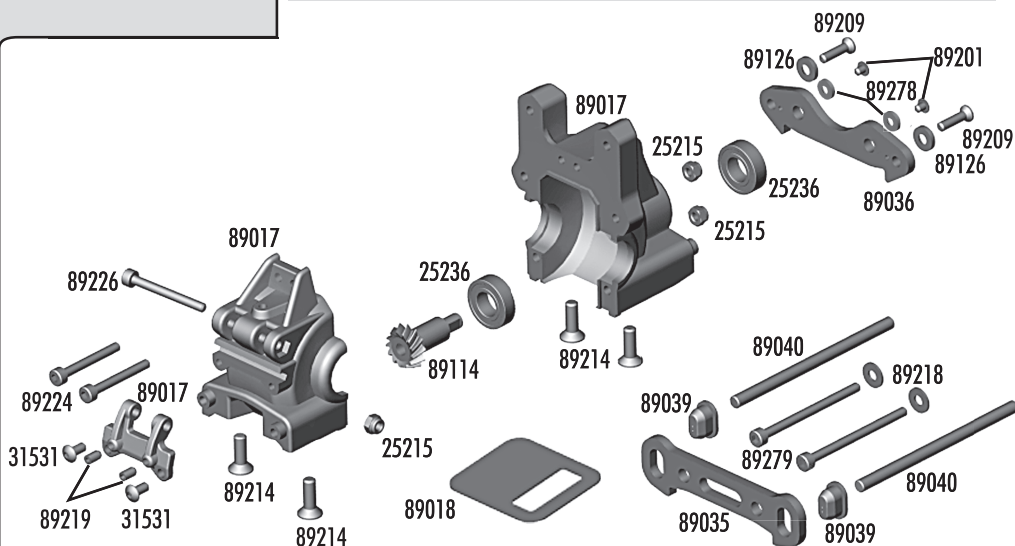

Front Gearbox

25215	M3 locknut	20
25236	8x16x5 bearings	2
31531	M3x6mm BHCS	10
89017	FR/RR gearbox	1
89018	Gearbox gasket	4
89035	Arm mount A	1
89036	Arm mount B	1
89039	Hinge pin bushings	Set
89040	Inner hinge pins	Set
89114	Diff pinion gear	1
89126	Linkage set washer	10
89201	2.5x3mm BHCS	10
89209	3x18mm FHCS	10
89214	4x12mm FHCS	10
89218	3x8mm washer	10
89219	3x5mm setscrew	10
89224	3x16mm SHCS	10
89226	3x26mm SHCS	10
89278	2.5mm washer	20
89279	3x45mm SHCS	10