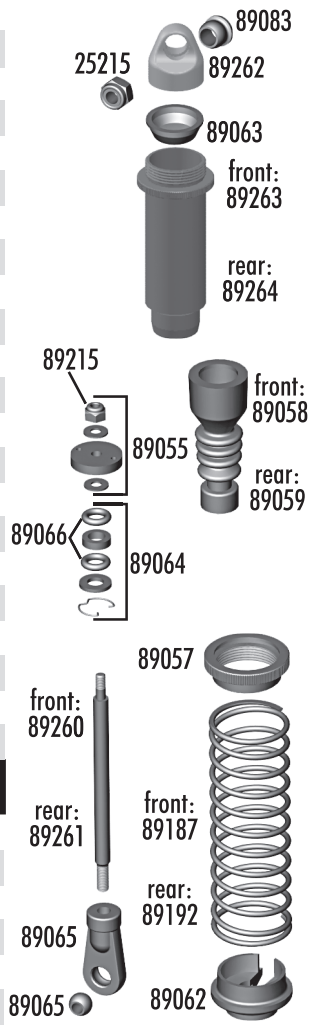

# Shocks

25215	M3 locknut	20
89047	Threaded rear shock Set	Set
89048	Threaded front shock set	Set
89051	Threaded rear shock body (FT)	Pr.
89052	Threaded front shock body (FT)	Pr.
89055	Shock piston set	Set
89057	Threaded shock collars w/ O-rings	Pr.
89058	Shock boots, front	4
89059	Shock boots, rear	4
89062	Shock spring cup	4
89063	Shock bladders	8
89064	Shock rebuild kit, for 4 shocks	Set
89065	Shock rod ends and balls	Set
89066	Shock O-rings	8
89083	Shock bushings	4
89215	Shock piston locknut	10
89260	Shock shaft RTR 29mm, front	2
89261	Shock shaft RTR 38mm, rear	2
89262	Molded shock caps	4
89263	Shock body RTR, front	2
89264	Shock body RTR, rear	2
89266	Shock preload clips RTR	Set

# Springs

89186	Front spring black (3.31 lbs)	Pr.
89187	Front spring silver (3.93 lbs) - Kit	Pr.
89188	Front spring bronze (4.61 lbs)	Pr.
89191	Rear spring black (2.75 lbs)	Pr.
89192	Rear spring silver (3.31 lbs) - Kit	Pr.
89193	Rear spring bronze (3.93 lbs)	Pr.
89195	Front spring complete set	Set
89196	Rear spring complete set	Set

# Top Plate

25203	3x12mm FHCS	20
25215	M3 locknut	20
89010	Top Plate, upper and lower (kit)	Set
89039	Hinge pin bushings, 1/2/3 dot	Set
89210	3x20mm FHCS	10
89214	4x12mm FHCS	10
89234	Blue aluminum top plate (FT)	1
89236	Aluminum top plate (FT)	1

# Turnbuckles

89070	Titanium turnbuckle set	Set
89074	Steering rod ends	4
89075	Steering ballstuds	4
89076	Camber rod ends	4
89078	Servo link rod ends	2
89240	FT turnbuckle wrench	1
89241	5.5mm turnbuckle wrench	1
89267	4mm steel turnbuckles / 32mm	1
89268	4mm steel turnbuckle / 42mm	2
89269	5mm steel turnbuckle / 38mm	2