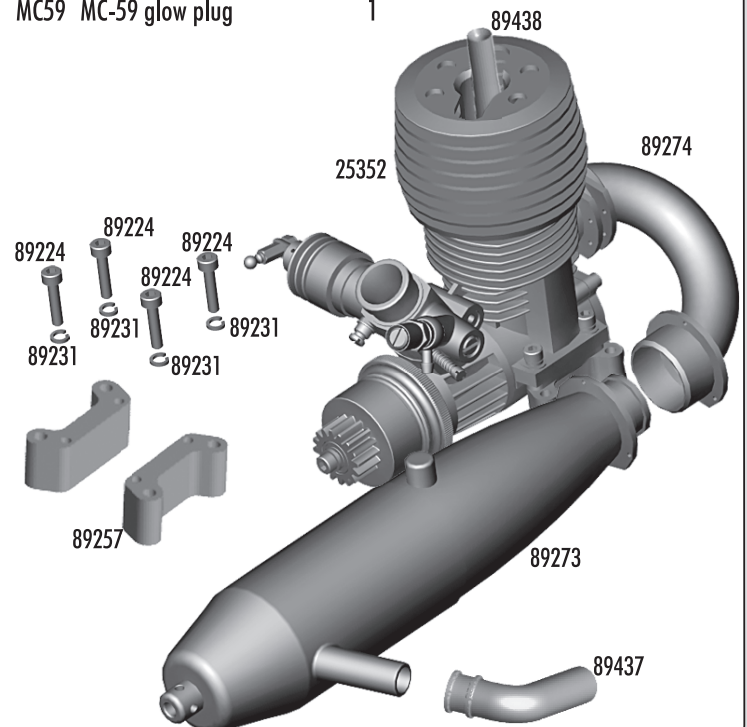

Engine

25352	28 Pro engine	1
29002	Odonnell sport glow plug	1
89181	Muffler to header springs	3
89224	3x16mm SHCS	10
89231	3mm lock washer	10
89257	Engine mounts RTR	2
89273	RTR tuned pipe	1
89274	RTR header	1
89437	Exhaust deflector	1
89438	Remote glow plug Set	Set
MC59	MC-59 glow plug	1