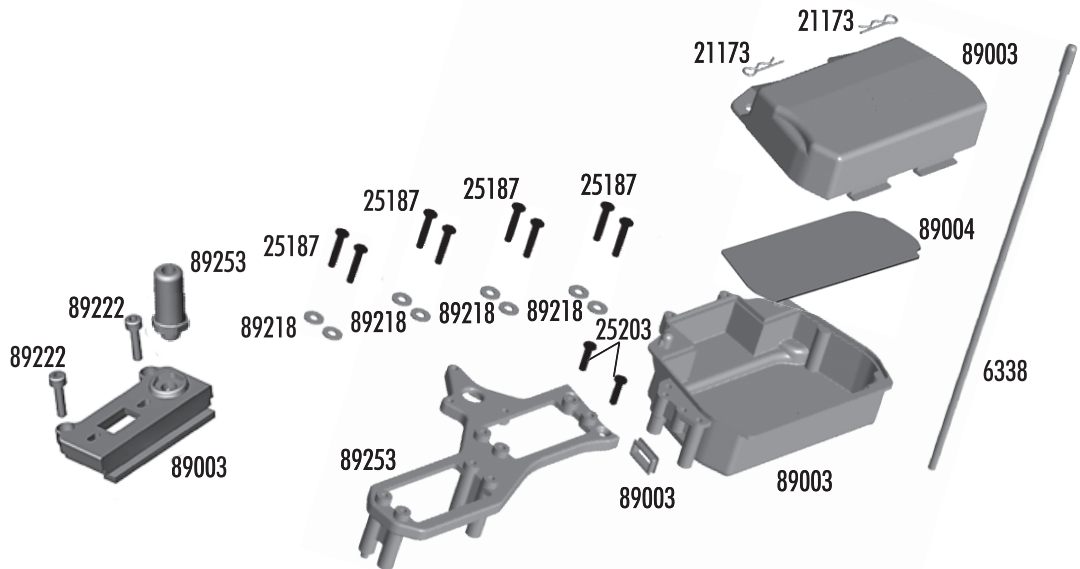

Radio Tray

6338	Antenna tube, 12" black	1
21173	Small body clips	12
25187	3x14mm BHCS	20
25203	3x12mm FHCS	20
89002	Carbon fiber radio tray (FT)	1
89003	Receiver/battery box	1
89004	Receiver box pads	Set
89005	FT aluminum antenna mount	1
89218	3x8mm washer	10
89222	2.5x8mm SHCS	10
89229	Blue countersunk washer	10
89253	Radio tray, antenna mount (kit)	Set