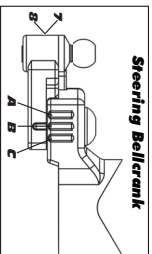

**:: Notes**

Blank area for notes.

Front	Alignment	Rear
5mm	Ride Height	5mm
-1.5 deg	Camber	4.5 deg
4 deg	Caster	N/A
N/A	Rear Hub Toe	0
+ 0.5 deg	Toe (Total)	-2.5 deg
-	Hex Spacing	-
1mm	Wheelbase	1mm
7B	Steering Bellcrank	N/A
2B	Steering Link	N/A
Black + 0	Bumpsteer	N/A