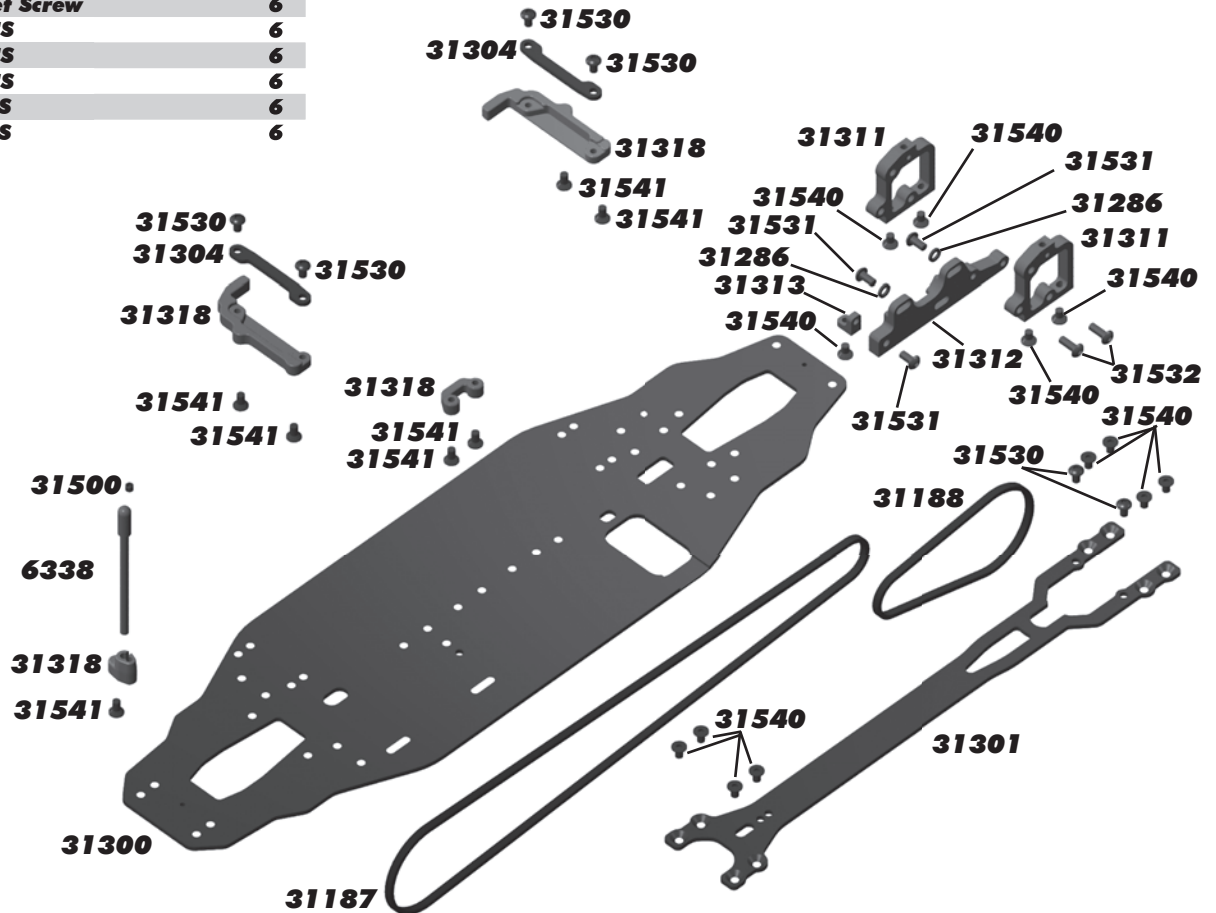

:: Chassis / Top Plate / Belts / Antenna / Battery Braces / Motor Mount

6338	Antenna Tube 12", black	1
31187	Front Belt	1
31188	Rear Belt	1
31286	Aluminum Ballstud Washers, Set	1
31300	TC6 Chassis	1
31301	TC6 Top Plate	1
31304	TC6 Battery Tape Tab	Pr.
31311	TC6 Spur Gear Bulkhead	Pr.
31312	TC6 Motor Mount	1
31313	TC6 Motor Mount Brace	1
31318	TC6 Battery Brace Set	1
31500	M3x2.5mm Set Screw	6
31530	M3x5mm BHCS	6
31531	M3x6mm BHCS	6
31532	M3x8mm BHCS	6
31540	M3x5mm FHCS	6
31541	M3x6mm FHCS	6

:: Lubes & Adhesives / Decals / Misc.

1105	FT Green Slime Shock Lube	1
1596	FT Locking Adhesive	1
1597	FT Tire Adhesive, medium	1
6588	Black Grease - 4cc	1
6591	S.Diff Lube - 4cc	1
6636	Silicone Grease - 4cc	1
6727	Servo Tape	2
716	Reedy 2009 Sticker Set	1
717	Reedy Powered Logo Decal	1
3816	American Bumper Sticker	1
3820	AE Logo Decal Sheet	1
3834	AE Blue Embossed Logo Sticker	2
31299	TC6 Decal Sheet	1

:: Pinions / Spur Gears

8253	16T 48P Pinion Gear	1	3921	69T 48P Spur Gear	1
8254	17T 48P Pinion Gear	1	3922	72T 48P Spur Gear	1
8255	18T 48P Pinion Gear	1	3923	75T 48P Spur Gear	1
8256	19T 48P Pinion Gear	1	3992	76T 48P Spur Gear	1
8257	20T 48P Pinion Gear	1	3993	77T 48P Spur Gear	1
8258	21T 48P Pinion Gear	1	3994	73T 48P Spur Gear	1
8259	22T 48P Pinion Gear	1	3995	74T 48P Spur Gear	1
8260	23T 48P Pinion Gear	1	4462	100T 64P Spur Gear	1
8261	24T 48P Pinion Gear	1	4615	96T 64P Spur Gear	1
8262	25T 48P Pinion Gear	1	31332	80T 48P Spur Gear	1
8263	26T 48P Pinion Gear	1	31333	87T 48P Spur Gear	1
8264	27T 48P Pinion Gear	1	31334	106T 64P Spur Gear	1
8265	28T 48P Pinion Gear	1	31335	115T 64P Spur Gear	1
8266	29T 48P Pinion Gear	1			
8267	30T 48P Pinion Gear	1			
8268	31T 48P Pinion Gear	1			
8269	32T 48P Pinion Gear	1			
8270	33T 48P Pinion Gear	1			
8271	34T 48P Pinion Gear	1			
8272	35T 48P Pinion Gear	1