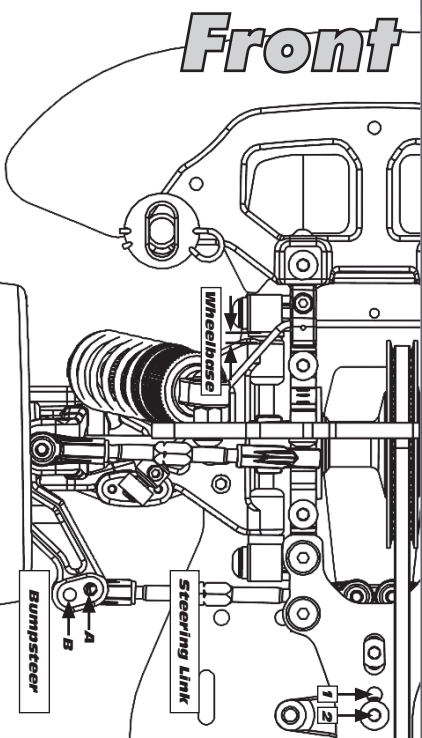

Front	Alignment	Rear
5mm	Ride Height	5mm
-1.5 deg	Camber	4.5 deg
4 deg	Caster	N/A
N/A	Rear Hub Toe	0
+ 0.5 deg	Toe (Total)	-2.5 deg
-	Hex Spacing	-
1mm	Wheelbase	1mm
7B	Steering Bellcrank	N/A
2B	Steering Link	N/A
Black + 0	Bumpsteer	N/A

Notes:

Suspension Geometry

3B	Shock Position	3B
7	Camber Link Position	7A
Silver + 0	Outer Ball & Shim	Black + 3mm
2B	FWD Arm Mount	2B
2 deg	FWD Mount Shim	1.5 deg
2B	RWD Arm Mount	2B
2 deg	RWD Mount Shim	4 deg
7	Droop	6
1.25mm	Anti-Roll Bar	1.25mm

Notes:

Shocks

40	Oil	40
3	Piston	3
50%	Rebound	50%
Silver	Spring	Green

Notes:

Differentials

Slipper Spool	Type	Alum Diff
Tight!!!	Setting	1/8 Turn Loose
A	Cam Holder	A
28	Belt Tension Number	6

Notes:

Tires

Type	Tire Diameter	Insert & Wheel	Additive & Amount

Notes:

Chassis

Classis	Top Plate

Notes: