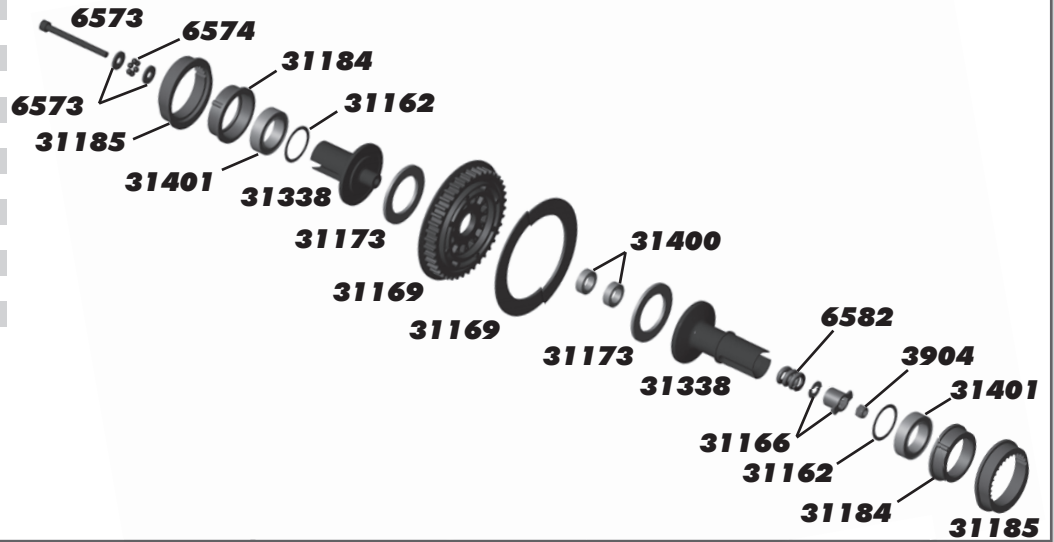

:: Front Slipper Spool

3904	2-56 Mini Lock Nut	4
6573	Diff Thrust Washers & Bolt	2
6574	5/64" Diff Thrust Balls	6
6582	Diff Thrust Spring	1
31162	Axle Shim Kit	1
31166	Diff Rebuild Kit	1
31169	Diff Pulley - 40T	1
31173	Slipper Spool Pads	Pr.
31184	Cam Holder Set	1
31185	Diff Bearing Cam	2
31337	TC6 Slipper Spool Kit	1
31338	TC6 Diff Outdrives	Pr.
31400	5x8mm Bearing	2
31401	10x15mm Bearing	2