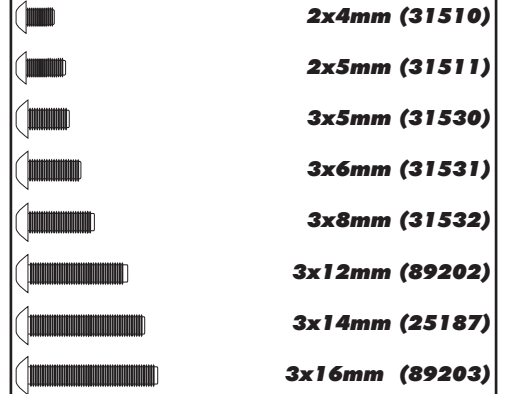

Button Head (bhcs)