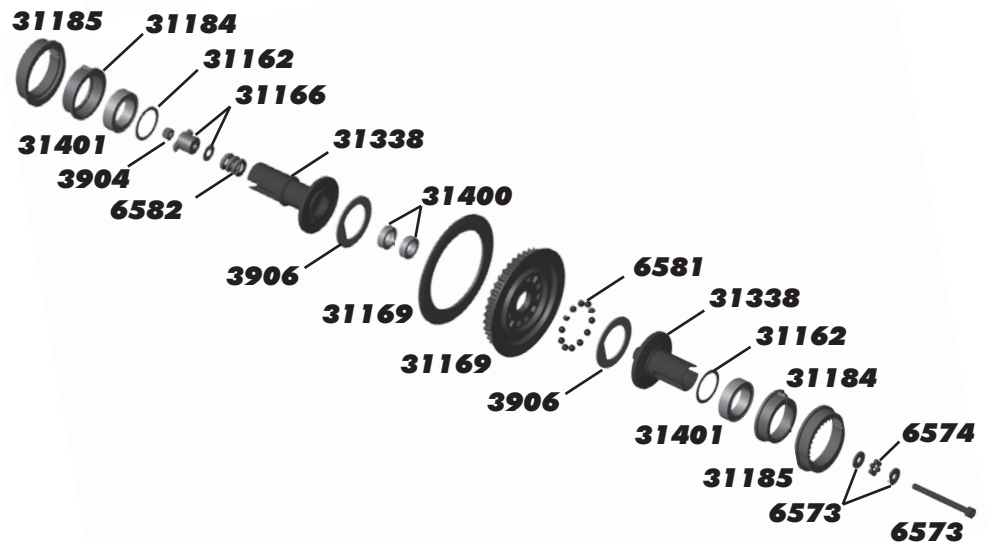

:: Rear Differential

3904	2-56 Mini Lock Nut	4
3906	D-Drive Rings	Pr.
6573	Diff Thrust Washers & Bolt	2
6574	5/64" Diff Thrust Balls	6
6581	3/32" Carbide Diff Balls	12
6582	Diff Thrust Spring	1
31162	Axle Shim Kit	1
31166	Diff Rebuild Kit	1
31169	Diff Pulley - 40T	1
31184	Cam Holder Set	1
31185	Diff Bearing Cam	2
31336	TC6 Differential Kit	1
31338	TC6 Diff Outdrives	Pr.
31400	5x8mm Bearing	2
31401	10x15mm Bearing	2