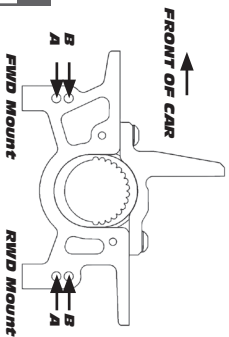

**:: Notes**

Blank area for notes.

Front	Alignment	Rear
5mm	Ride Height	5mm
-1.5 deg	Camber	4.5 deg
4 deg	Caster	N/A
N/A	Rear Hub Toe	0
+ 0.5 deg	Toe (Total)	-2.5 deg
-	Hex Spacing	-
1mm	Wheelbase	1mm
7B	Steering Bellcrank	N/A
2B	Steering Link	N/A
Black + 0	Bumpsteer	N/A