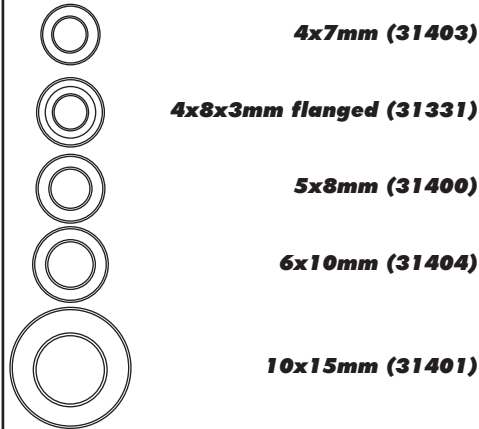

Notes:

**:: Hardware - 1:1 Scale View**

**Cap Head (shcs)**

**Set screw**

**Ball studs**

**Ball Bearings**

**Flat Head (fhcs)**

**Shims and Washers**