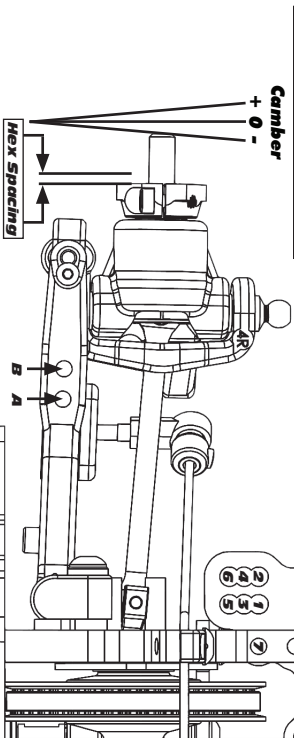

**:: Notes**

Blank area for notes.

Front	Alignment	Rear
5mm	Ride Height	5mm
-1.5 deg	Camber	4.5 deg
4 deg	Caster	N/A
N/A	Rear Hub Toe	0
+ 0.5 deg	Toe (Total)	-2.5 deg
-	Hex Spacing	-
1mm	Wheelbase	1mm
7B	Steering Bellcrank	N/A
2B	Steering Link	N/A
Black + 0	Bumpsteer	N/A