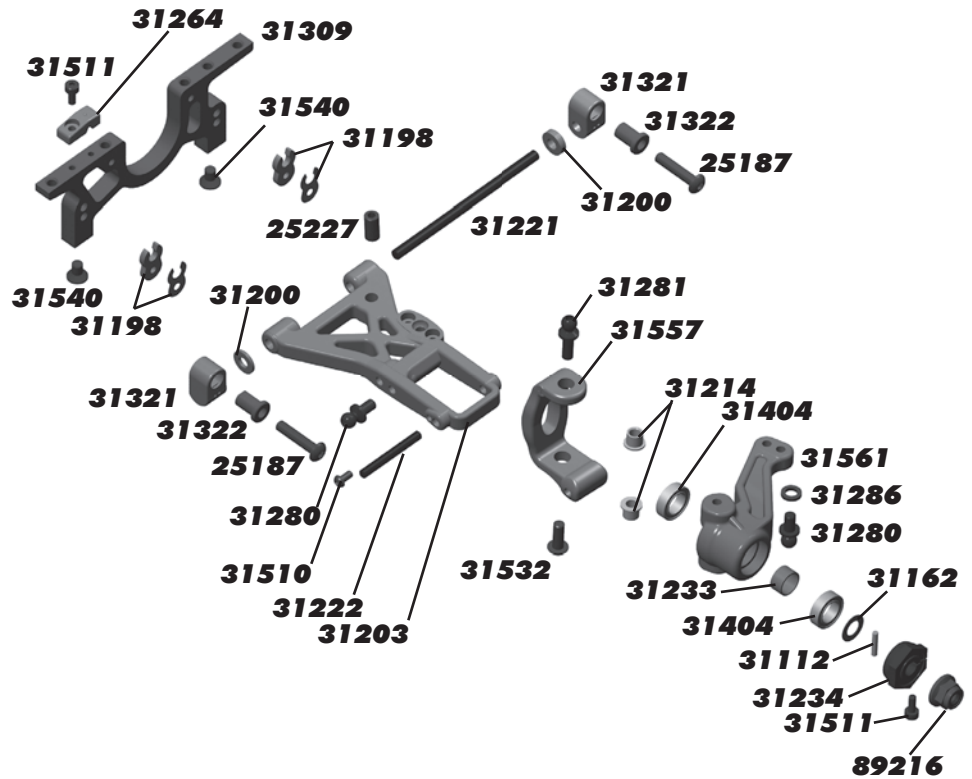

:: Front Bulkhead

25187	M3x14mm BHCS	20
25227	M4x8mm Setscrew	20
31112	1/16" x 5/16" Dowel Pins	8
31162	Axle Shim Kit	1
31198	Arm Mount Shim Set	1
31200	Wheelbase Shim Set	1
31203	Front Suspension Arm (HARD)	Pr.
31205	Front Suspension Arm	Pr.
31210	Caster Block (0 deg)	Pr.
31211	Caster Block (2 deg)	Pr.
31212	Caster Block (4 deg)	Pr.
31213	Caster Block (6 deg)	Pr.
31214	Caster Block Bushing	Pr.
31215	Steering Block Set	1
31221	Inner Hinge Pin Set	1
31222	Outer Hinge Pin Set	1
31233	Axle Crush Tube	4
31234	Clamping Wheel Hex	4
31264	Anti-Roll Bar Mounts, Set	1
31280	5mm Ballstud, short	6
31281	8mm Ballstud, short	6
31286	Aluminum Ballstud Washers, Set	1
31309	TC6 Bulkhead	1
31321	TC6 Arm Mount Set	1
31322	TC6 Arm Mount Bushing	8
31404	6x10mm Bearing	2
31510	M2x4mm BHCS	6
31511	M2x5mm SHCS	6
31532	M3x8mm BHCS	6
31540	M3x5mm FHCS	6
31555	Caster Block 0 deg (HARD)	Pr.
31556	Caster Block 2 deg (HARD)	Pr.
31557	Caster Block 4 deg (HARD)	Pr.
31558	Caster Block 6 deg (HARD)	Pr.
31561	Steering Block (HARD)	Pr.
89216	M4 Locknut	10