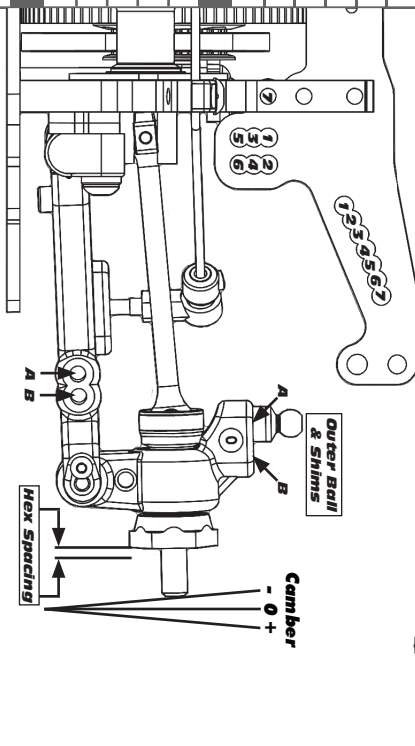

**Tires**

Type	Tire Diameter	Insert & Wheel	Additive & Amount

Notes:

**Chassis**

Classis	Top Plate

Notes:

**Speed Control**

**Body & Wing**

**Battery Placement**

Notes:

Notes:

**Transmitter**

Turning Circle:
Steering Expo:
Brake E.P.:
Throttle Expo:

**Motor**

Notes:

**Gearing**

Notes:

**:: Hardware - 1:1 Scale View**

**Cap Head (shcs)**

**Set screw**

**Ball studs**

**Ball Bearings**

**Flat Head (fhcs)**

**Shims and Washers**