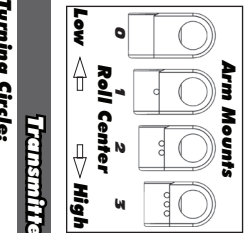

**:: Notes**

Blank area for notes.

Front	Alignment	Rear
5mm	Ride Height	5mm
-1.5 deg	Camber	4.5 deg
4 deg	Caster	N/A
N/A	Rear Hub Toe	0
+ 0.5 deg	Toe (Total)	-2.5 deg
-	Hex Spacing	-
1mm	Wheelbase	1mm
7B	Steering Bellcrank	N/A
2B	Steering Link	N/A
Black + 0	Bumpsteer	N/A