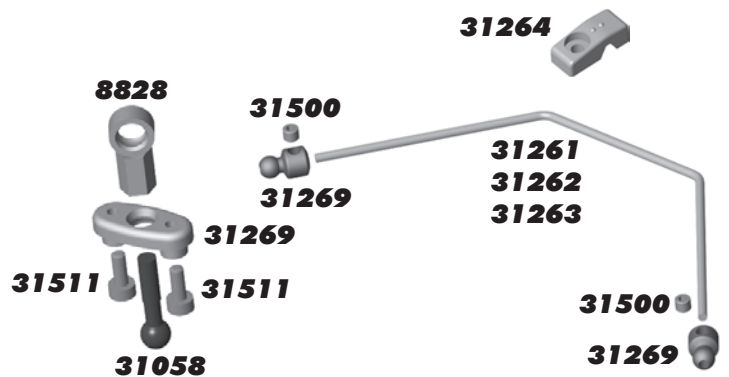

**:: CVA's**

31226	CVA Kit	1
31227	CVA Rebuild Kit	1
31231	Stub Axle	Pr.
31232	CVA Bone	Pr.
31237	CVA Pin Retaining Clip	2
31238	CVA Bone Blade	8
31500	M3x2.5mm Set Screw	6

**:: Anti-Roll Bars**

8828	Anti-Roll Bar Cups, Set	1
31058	Anti-Roll Bar Ballstud, blue aluminum	2
31261	1.25mm Anti-Roll Bar, black	2
31262	1.5mm Anti-Roll Bar, silver	2
31263	1.75mm Anti-Roll Bar, gold	2
31264	Anti-Roll Bar Mounts, Set	1
31269	Anti-Roll Bar Kit	1
31500	M3x2.5mm Set Screw	6
31511	M2x5mm SHCS	6