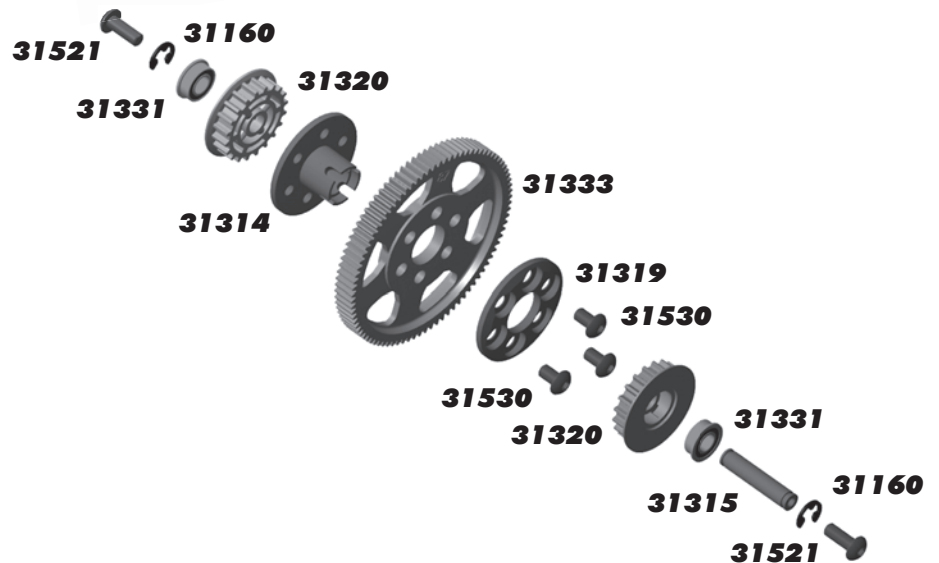

:: Spur Gear Assembly

31160	3mm E-Clip	6
31314	TC6 Spur Gear Hub	1
31315	TC6 Spur Gear Shaft	1
31319	TC6 Spur Clamping Ring	1
31320	TC6 Spur Pulley (20T)	2
31331	4x8x3mm Flanged Bearing	2
31333	TC6 Spur Gear (87T/48P)	1
31521	M2.5x0.5x8mm BHCS	6
31530	M3x0.5x5mm BHCS	6