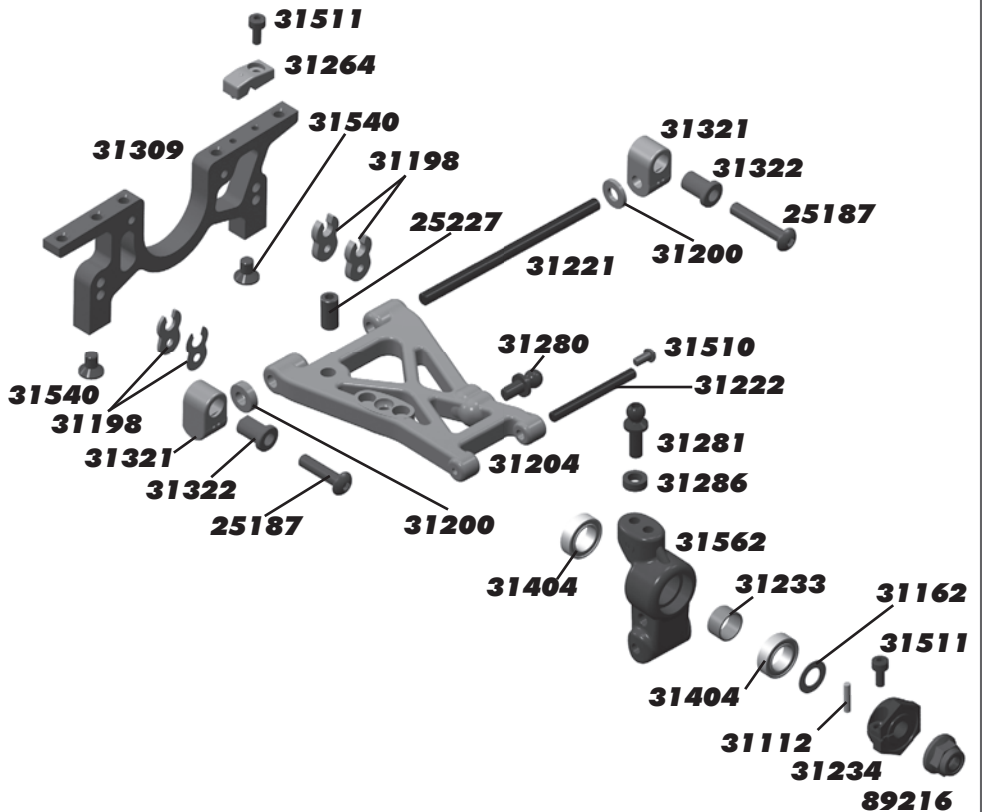

:: Rear Bulkhead

25187	M3x14mm BHCS	20
25227	M4x8mm Setscrew	20
31112	1/16" x 5/16" Dowel Pins	8
31162	Axle Shim Kit	1
31198	Arm Mount Shim Set	1
31200	Wheelbase Shim Set	1
31204	Rear Suspension Arm (HARD)	Pr.
31206	Rear Suspension Arm	Pr.
31218	Rear Hub (0 deg)	Pr.
31219	Rear Hub (0.5 deg)	Pr.
31220	Rear Hub (1 deg)	Pr.
31221	Inner Hinge Pin Set	1
31222	Outer Hinge Pin Set	1
31233	Axle Crush Tube	4
31234	Clamping Wheel Hex	4
31264	Anti-Roll Bar Mounts, Set	1
31280	5mm Ballstud, short	6
31281	8mm Ballstud, short	6
31286	Aluminum Ballstud Washers, Set	1
31309	TC6 Bulkhead	1
31321	TC6 Arm Mount Set	1
31322	TC6 Arm Mount Bushing	8
31404	6x10mm Bearing	2
31510	M2x4mm BHCS	6
31511	M2x5mm SHCS	6
31540	M3x5mm FHCS	6
31562	Rear Hub 0 deg (HARD)	Pr.
31563	Rear Hub 0.5 deg (HARD)	Pr.
31564	Rear Hub 1 deg (HARD)	Pr.
89126	M4 Locknut	10