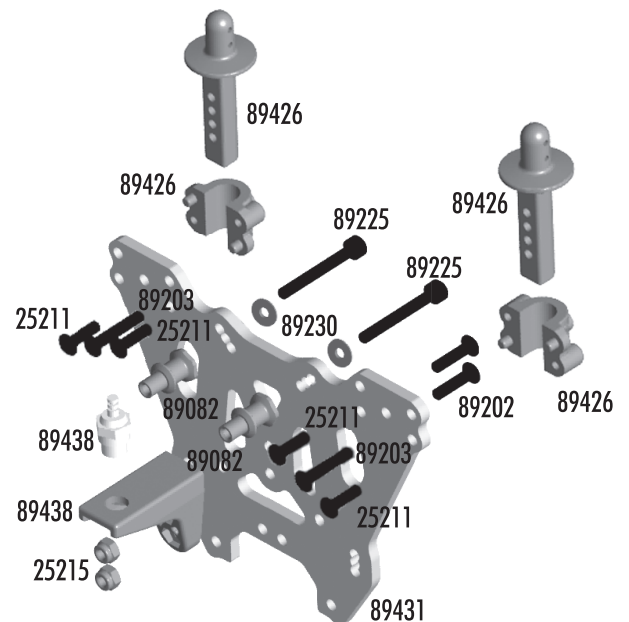

Rear Shock Tower

25211	3x10mm BHCS	20
25215	M3 locknut	20
89082	Shock standoffs aluminum	4
89202	3x12mm BHCS	10
89203	3x16mm BHCS	10
89225	3x24mm SHCS	10
89230	Silver cone washer	10
89426	Body/roll cage mounts	Set
89431	Rear shock tower	1
89438	Remote glow plug mount and wire	Set