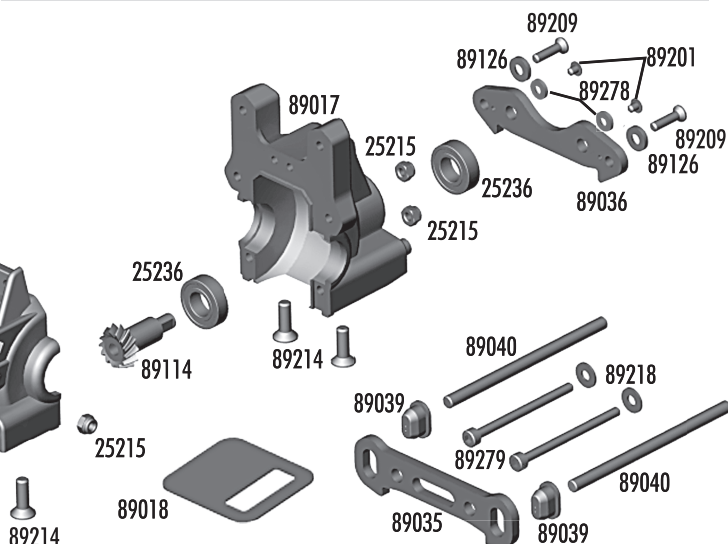

Front Gearbox

25215	M3 locknut	20
25236	8x16x5 bearings	2
31531	M3x6mm BHCS	10
89017	FR/RR gearbox	1
89018	Gearbox gasket	4
89035	Arm mount A	1
89036	Arm mount B	1
89039	Hinge pin bushings	Set
89040	Inner hinge pins	Set
89114	Diff pinion gear	1
89126	Linkage set washer	10
89201	2.5x3mm BHCS	10
89209	3x18mm FHCS	10
89214	4x12mm FHCS	10
89218	3x8mm washer	10
89219	3x5mm setscrew	10
89224	3x16mm SHCS	10
89226	3x26mm SHCS	10
89278	2.5mm washer	20
89279	3x45mm SHCS	10