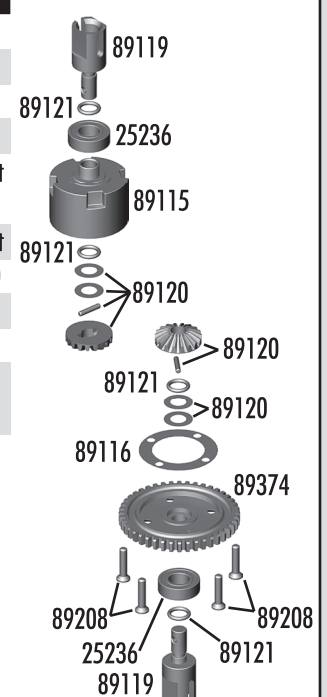

Center Diff

25236	8x16x5 Bearings	2
89115	Diff housing	1
89116	Diff gasket	4
89119	Center diff outdrives	2
89120	Diff sun/planet gears, includes washers and pins	Set
89121	Diff 0-rings, big and small	Set
89208	3x14mm FHCS	10
89372	Spur gear 50T, includes diff gasket	1
89373	Spur gear 52T, includes diff gasket	1
89374	Spur gear 54T, includes diff gasket (kit)	1