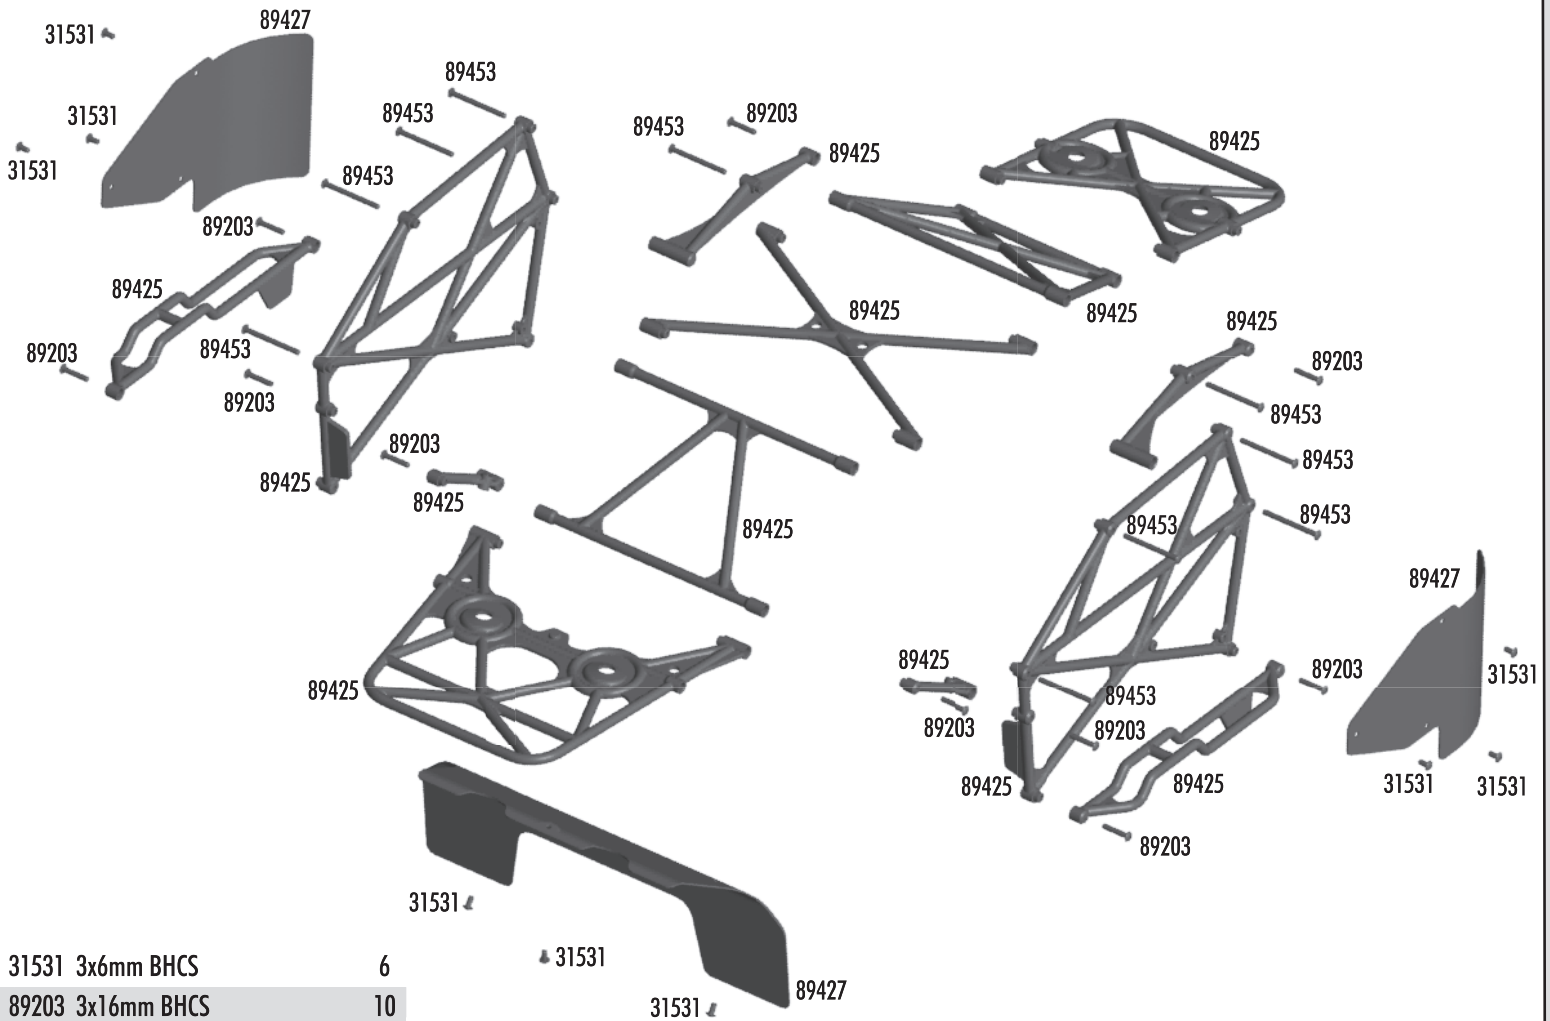

Roll cage

31531	3x6mm BHCS	6
89203	3x16mm BHCS	10
89425	SC8 roll cage	Set
89427	Firewall / dirt shields	Set
89453	3x35mm BHCS	10

▲ 31531

▲ 31531 ▲ 89427

Front Bumper

25190	3x14mm SHCS	20
25191	3x18mm SHCS	20
25192	3x20mm SHCS	20
25215	M3 locknut	20
89228	3x40mm SHCS	10
89433	Front bumper mounts	Pr.
89434	Front bumper and skid plate	Set