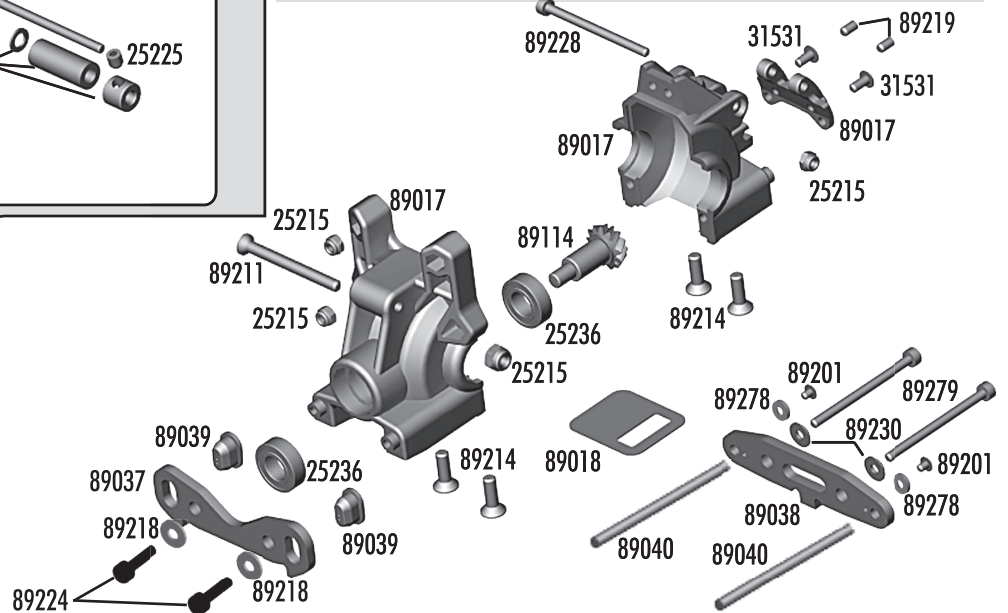

Rear Gearbox

25215	M3 locknut	20
25236	8x16x5 bearings	2
31531	M3x6mm BHCS	10
89017	FR/RR gearbox	1
89018	Gearbox gasket	4
89037	Arm mount C	1
89038	Arm mount D (3 degrees)	1
89039	Hinge pin bushings	Set
89040	Inner hinge pins	Set
89114	Diff pinion gear	1
89201	2.5x3mm BHCS	10
89211	3x26mm FHCS	10
89214	4x12mm FHCS	10
89218	3x8mm washer	10
89219	3x5mm setscrew	10
89224	3x16mm SHCS	10
89228	3x40mm SHCS	10
89230	Silver cone washer	10
89278	2.5mm washer	20
89279	3x45mm SHCS	10