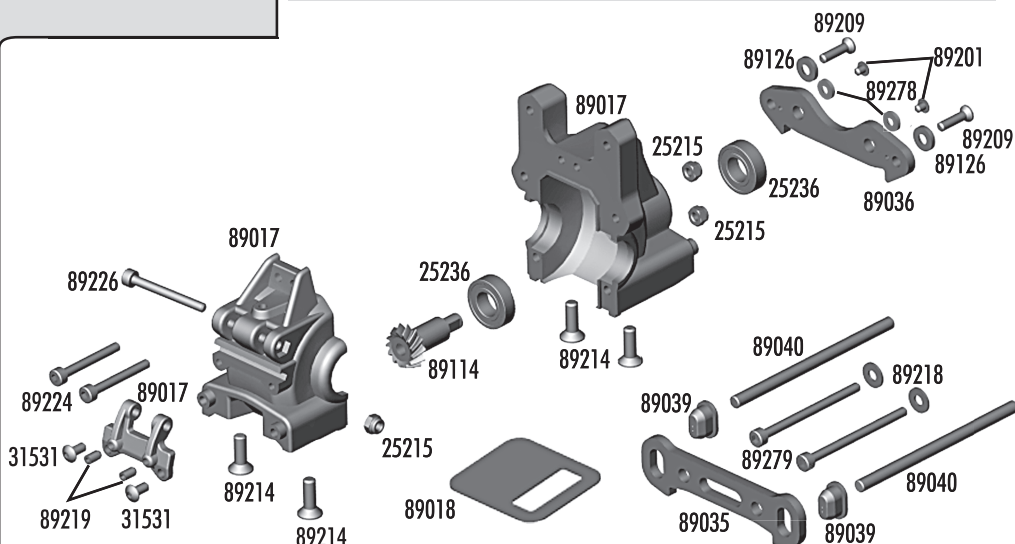

Chassis Braces

89077	Chassis brace rod ends	Set
89320	Front chassis brace set	Set
89321	Rear chassis brace set	Set
89378	Aluminum chassis brace front	1
89379	Aluminum chassis brace rear	1
89451	RTR chassis Brace set	Set