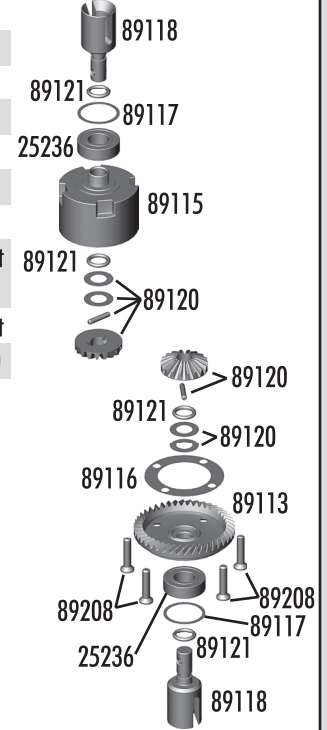

Front and Rear Diffs

25236	8x16x5 Bearings	2
89112	Complete diff (FR/RR)	1
89113	Diff ring gear, includes diff gasket	1
89115	Diff housing	1
89116	Diff gasket	4
89117	Diff shims	8
89118	Diff outdrives	2
89120	Diff sun/planet gears, includes washers and pins	Set
89121	Diff 0-rings, big and small	Set
89208	3x14mm FHCS	10