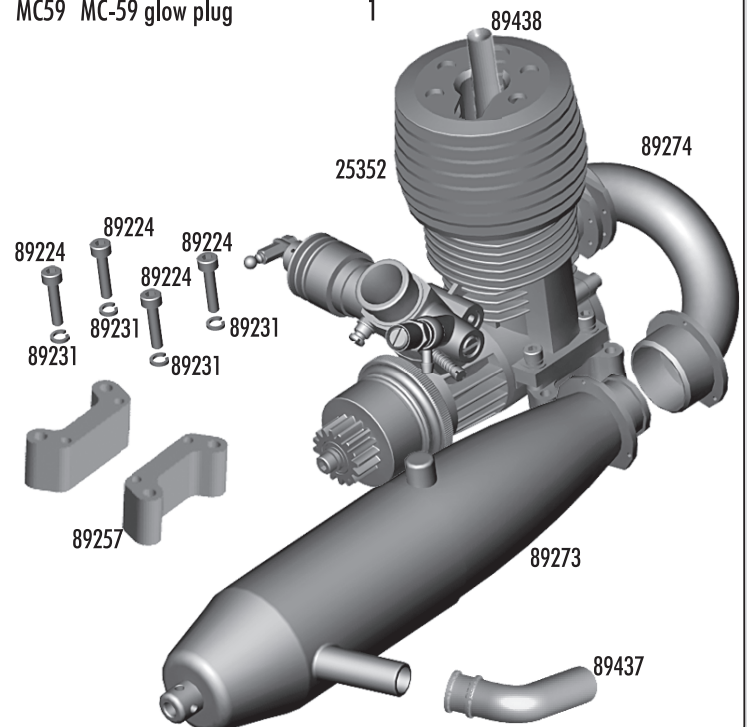

Engine

25352	28 Pro engine	1
29002	Odonnell sport glow plug	1
89181	Muffler to header springs	3
89224	3x16mm SHCS	10
89231	3mm lock washer	10
89257	Engine mounts RTR	2
89273	RTR tuned pipe	1
89274	RTR header	1
89437	Exhaust deflector	1
89438	Remote glow plug Set	Set
MC59	MC-59 glow plug	1