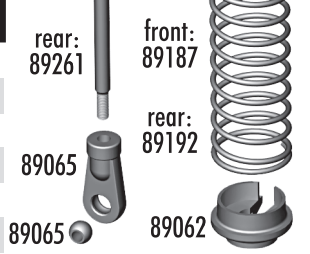

Springs

89186	Front spring black (3.31 lbs)	Pr.
89187	Front spring silver (3.93 lbs) - Kit	Pr.
89188	Front spring bronze (4.61 lbs)	Pr.
89191	Rear spring black (2.75 lbs)	Pr.
89192	Rear spring silver (3.31 lbs) - Kit	Pr.
89193	Rear spring bronze (3.93 lbs)	Pr.
89195	Front spring complete set	Set
89196	Rear spring complete set	Set