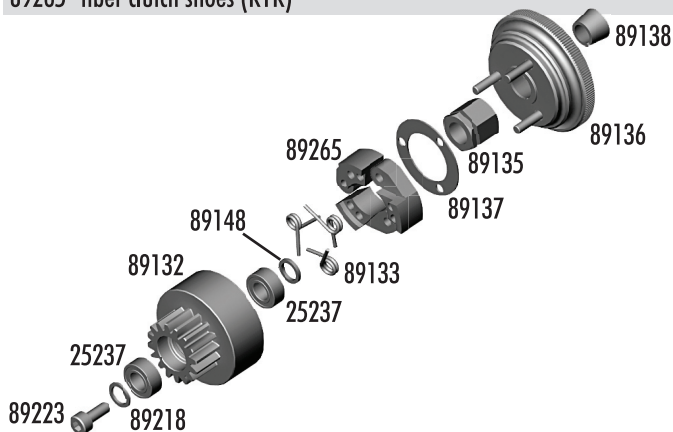

Rear Suspension

25188	3x20mm BHCS	20
25201	M3x8mm FHCS	20
25215	M3 locknut	20
25236	8x16x5 bearings	2
31520	M2.5x6mm BHCS	10
89027	Lower arms w/ shock risers, rear	Set
89031	Caster / hub spacers	Set
89033	Hub carrier	Pr.
89041	Outer hinge pins	Set
89094	Nyloc wheel hex nuts	2
89095	Aluminum wheel hex	2

89096	Wheel hex pins	4
89101	Rear CVA axle	2
89102	CVA bone front/rear	2
89105	CVA rebuild set front/rear	Set
89107	Rear CVA bearing shield/boot	Set
89162	15x21x4 bearing	2
89220	4x12mm setscrew	10
89221	5x4mm setscrew	10
89251	Wheel hex drive	2
89405	Nyloc wheel nuts (silver)	2
89406	Nyloc wheel nuts (black)	2

Clutch

25237	5x10x4 bearing	2
89127	17T clutchbell	1
89132	16T clutchbell (kit)	1
89133	1.0mm clutch spring	3
89135	Clutch nut	1
89136	Flywheel, hard anodized	1
89137	Clutch shoe shims	4
89138	Flywheel collet	1
89148	Clutch bell shim set	Set
89218	3x8mm washer	10
89223	3x8mm SHCS	10
89265	fiber clutch shoes (RTR)	3