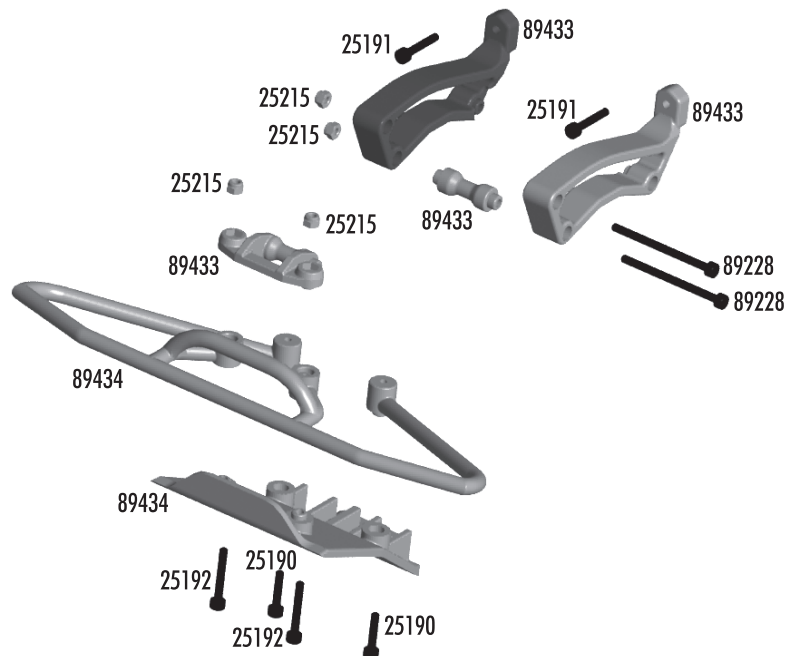

Clutch

25237	5x10x4 bearing	2
89127	17T clutchbell	1
89132	16T clutchbell (kit)	1
89133	1.0mm clutch spring	3
89135	Clutch nut	1
89136	Flywheel, hard anodized	1
89137	Clutch shoe shims	4
89138	Flywheel collet	1
89148	Clutch bell shim set	Set
89218	3x8mm washer	10
89223	3x8mm SHCS	10
89265	fiber clutch shoes (RTR)	3

Fuel Tank

21173	Body clips, small	12
25202	3x10mm FHCS	20
89128	Fuel tank mount, includes mounts, tubing, and clips	Set
89324	Fuel tank	1
89325	Fuel line clips	Set
89326	2x4mm FHPS	10

Roll cage

31531	3x6mm BHCS	6
89203	3x16mm BHCS	10
89425	SC8 roll cage	Set
89427	Firewall / dirt shields	Set
89453	3x35mm BHCS	10

▲ 31531

▲ 31531 ▲ 89427

Front Bumper

25190	3x14mm SHCS	20
25191	3x18mm SHCS	20
25192	3x20mm SHCS	20
25215	M3 locknut	20
89228	3x40mm SHCS	10
89433	Front bumper mounts	Pr.
89434	Front bumper and skid plate	Set