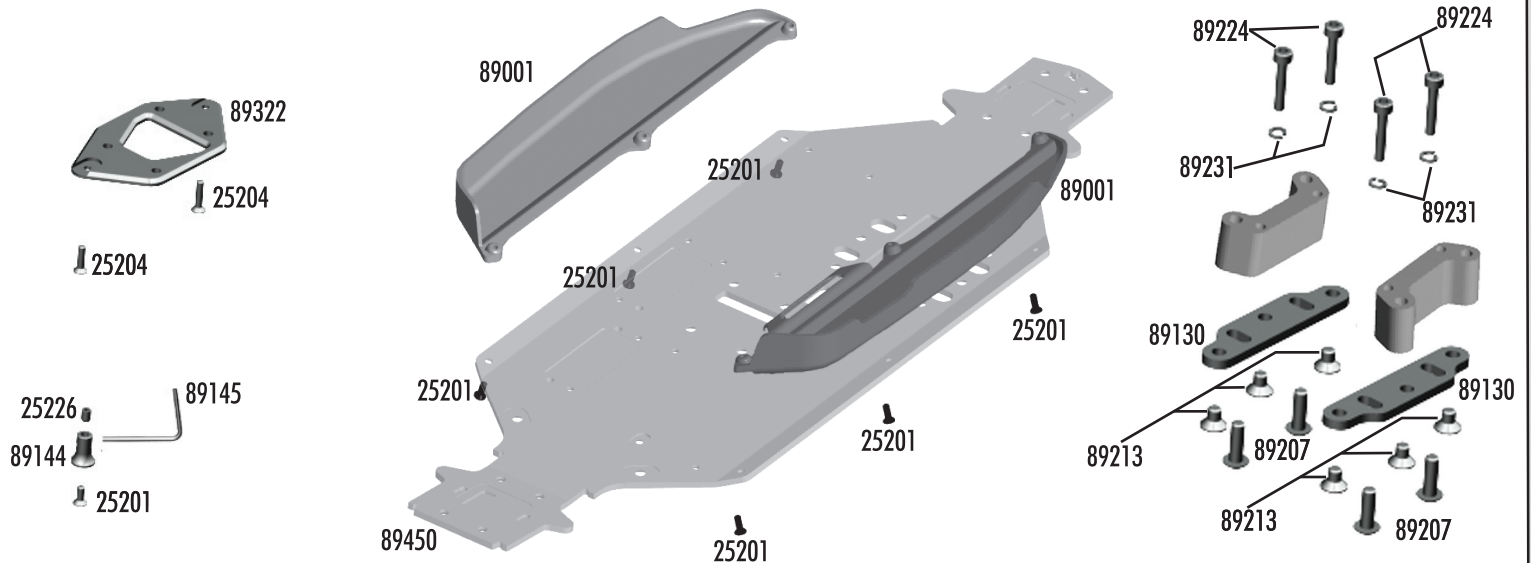

Chassis

25201	3x8mm FHCS	20
25204	3x16mm FHCS	20
25226	M4x5mm setscrew	20
89001	Side guard, right/left	Pr.
89130	Engine mount plates	2
89144	Pipe mount	1
89145	Pipe mount wire	1

89207	4x12mm BHCS	10
89213	4x6mm FHCS	10
89224	3x16mm SHCS	10
89231	3mm lock washer	10
89257	Engine mounts RTR	1
89322	Center diff shim	1
89450	SC8/RC8T RTR Chassis	1

Center Bulkhead

89019	Center bulkhead	1
89020	Center bulkhead carbon fiber top plate (FT)	1
89122	Brake pads	2
89123	Heatsink brake discs	2
89124	Brake cams and levers	Set
89205	3x26mm BHCS	10
89217	4x14mm FHCS	10
89219	3x5mm setcrew	10
89250	Fiber brake rotor (kit)	2
89254	Center bulkhead top plate (kit)	1

Rear Shock Tower

25211	3x10mm BHCS	20
25215	M3 locknut	20
89082	Shock standoffs aluminum	4
89202	3x12mm BHCS	10
89203	3x16mm BHCS	10
89225	3x24mm SHCS	10
89230	Silver cone washer	10
89426	Body/roll cage mounts	Set
89431	Rear shock tower	1
89438	Remote glow plug mount and wire	Set