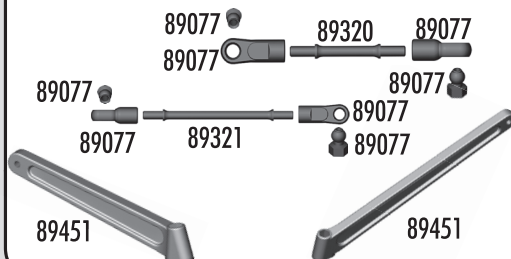

Chassis Braces

89077	Chassis brace rod ends	Set
89320	Front chassis brace set	Set
89321	Rear chassis brace set	Set
89378	Aluminum chassis brace front	1
89379	Aluminum chassis brace rear	1
89451	RTR chassis Brace set	Set