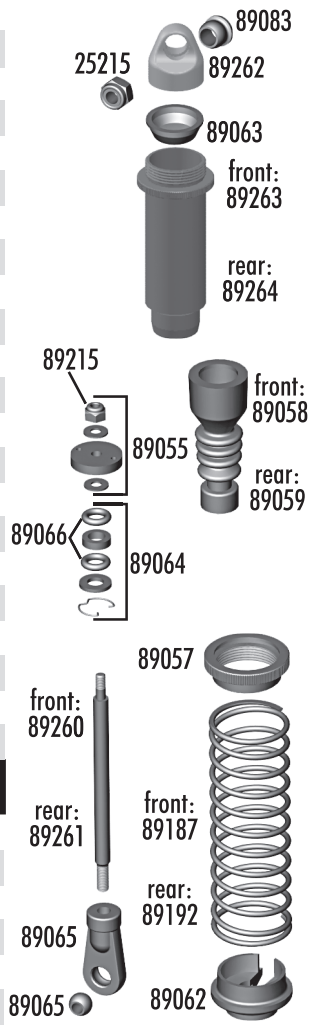

Shocks

25215	M3 locknut	20
89047	Threaded rear shock Set	Set
89048	Threaded front shock set	Set
89051	Threaded rear shock body (FT)	Pr.
89052	Threaded front shock body (FT)	Pr.
89055	Shock piston set	Set
89057	Threaded shock collars w/ O-rings	Pr.
89058	Shock boots, front	4
89059	Shock boots, rear	4
89062	Shock spring cup	4
89063	Shock bladders	8
89064	Shock rebuild kit, for 4 shocks	Set
89065	Shock rod ends and balls	Set
89066	Shock O-rings	8
89083	Shock bushings	4
89215	Shock piston locknut	10
89260	Shock shaft RTR 29mm, front	2
89261	Shock shaft RTR 38mm, rear	2
89262	Molded shock caps	4
89263	Shock body RTR, front	2
89264	Shock body RTR, rear	2
89266	Shock preload clips RTR	Set

Springs

89186	Front spring black (3.31 lbs)	Pr.
89187	Front spring silver (3.93 lbs) - Kit	Pr.
89188	Front spring bronze (4.61 lbs)	Pr.
89191	Rear spring black (2.75 lbs)	Pr.
89192	Rear spring silver (3.31 lbs) - Kit	Pr.
89193	Rear spring bronze (3.93 lbs)	Pr.
89195	Front spring complete set	Set
89196	Rear spring complete set	Set

Top Plate

25203	3x12mm FHCS	20
25215	M3 locknut	20
89010	Top Plate, upper and lower (kit)	Set
89039	Hinge pin bushings, 1/2/3 dot	Set
89210	3x20mm FHCS	10
89214	4x12mm FHCS	10
89234	Blue aluminum top plate (FT)	1
89236	Aluminum top plate (FT)	1

Turnbuckles

89070	Titanium turnbuckle set	Set
89074	Steering rod ends	4
89075	Steering ballstuds	4
89076	Camber rod ends	4
89078	Servo link rod ends	2
89240	FT turnbuckle wrench	1
89241	5.5mm turnbuckle wrench	1
89267	4mm steel turnbuckles / 32mm	1
89268	4mm steel turnbuckle / 42mm	2
89269	5mm steel turnbuckle / 38mm	2