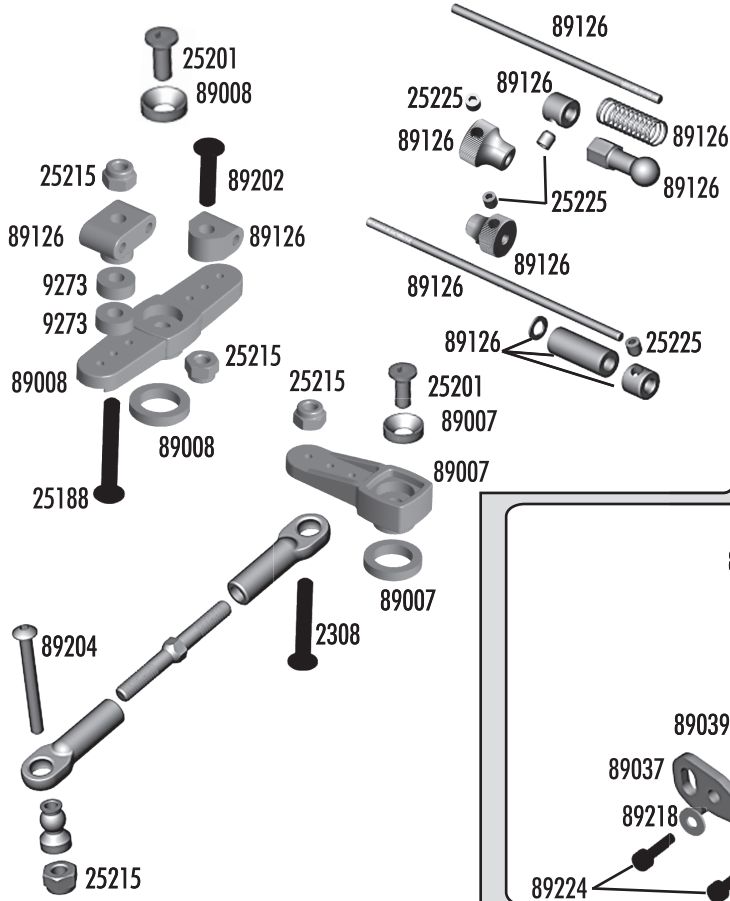

Center Bulkhead

89019	Center bulkhead	1
89020	Center bulkhead carbon fiber top plate (FT)	1
89122	Brake pads	2
89123	Heatsink brake discs	2
89124	Brake cams and levers	Set
89205	3x26mm BHCS	10
89217	4x14mm FHCS	10
89219	3x5mm setcrew	10
89250	Fiber brake rotor (kit)	2
89254	Center bulkhead top plate (kit)	1

Rear Shock Tower

25211	3x10mm BHCS	20
25215	M3 locknut	20
89082	Shock standoffs aluminum	4
89202	3x12mm BHCS	10
89203	3x16mm BHCS	10
89225	3x24mm SHCS	10
89230	Silver cone washer	10
89426	Body/roll cage mounts	Set
89431	Rear shock tower	1
89438	Remote glow plug mount and wire	Set

Throttle / Brake Linkage

2308	3x18mm BHCS	6
9273	Brake cam spacer	2
25188	3x20mm BHCS	20
25201	3x8mm FHCS	20
25215	M3 locknut	20
25225	3x3mm setscrew	20
89007	Steering servo horns	Set
89008	Throttle servo horns	Set
89126	Brake/throttle linkage	Set
89202	3x12mm BHCS	10
89204	3x24mm BHCS	10