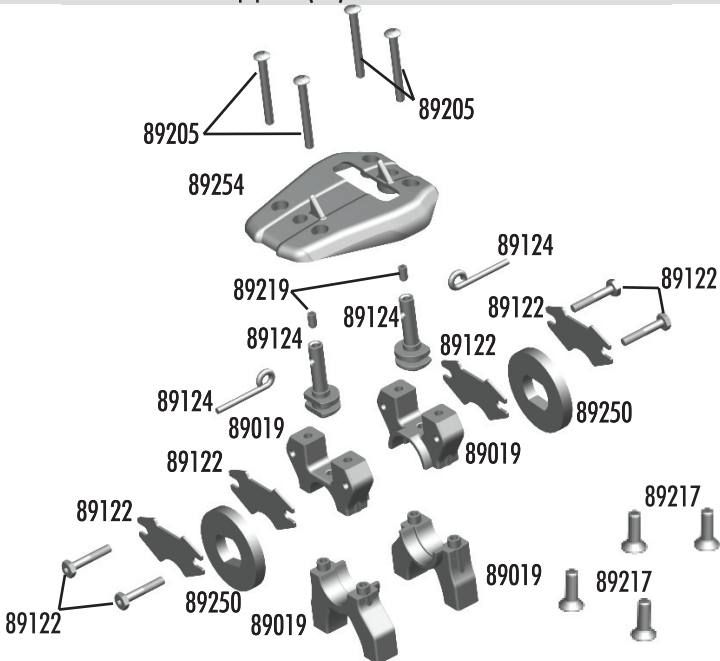

Chassis Braces

89077	Chassis brace rod ends	Set
89320	Front chassis brace set	Set
89321	Rear chassis brace set	Set
89378	Aluminum chassis brace front	1
89379	Aluminum chassis brace rear	1
89451	RTR chassis Brace set	Set

Chassis

25201	3x8mm FHCS	20
25204	3x16mm FHCS	20
25226	M4x5mm setscrew	20
89001	Side guard, right/left	Pr.
89130	Engine mount plates	2
89144	Pipe mount	1
89145	Pipe mount wire	1

89207	4x12mm BHCS	10
89213	4x6mm FHCS	10
89224	3x16mm SHCS	10
89231	3mm lock washer	10
89257	Engine mounts RTR	1
89322	Center diff shim	1
89450	SC8/RC8T RTR Chassis	1

Center Bulkhead

89019	Center bulkhead	1
89020	Center bulkhead carbon fiber top plate (FT)	1
89122	Brake pads	2
89123	Heatsink brake discs	2
89124	Brake cams and levers	Set
89205	3x26mm BHCS	10
89217	4x14mm FHCS	10
89219	3x5mm setcrew	10
89250	Fiber brake rotor (kit)	2
89254	Center bulkhead top plate (kit)	1