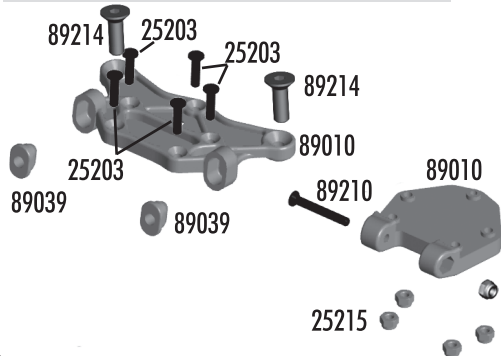

Center Diff

25236	8x16x5 Bearings	2
89115	Diff housing	1
89116	Diff gasket	4
89119	Center diff outdrives	2
89120	Diff sun/planet gears, includes washers and pins	Set
89121	Diff 0-rings, big and small	Set
89208	3x14mm FHCS	10
89372	Spur gear 50T, includes diff gasket	1
89373	Spur gear 52T, includes diff gasket	1
89374	Spur gear 54T, includes diff gasket (kit)	1

Anti-Roll Bars

25225	3x3mm setscrew	20
89086	Anti-roll bar complete set	Set
89087	Anti-roll bar 2.2mm - black (kit)	1
89088	Anti-roll bar 2.5mm - silver	1
89089	Anti-roll bar 2.8mm - gold	1
89090	Anti-roll bar ball joint	4
89091	Anti-roll bar socket joint	Set
89092	Anti-roll bar pivot retainers/eyelets	Set
89093	Anti-roll bar 3.0mm - black	1
89222	2.5x8mm SHCS	10

Top Plate

25203	3x12mm FHCS	20
25215	M3 locknut	20
89010	Top Plate, upper and lower (kit)	Set
89039	Hinge pin bushings, 1/2/3 dot	Set
89210	3x20mm FHCS	10
89214	4x12mm FHCS	10
89234	Blue aluminum top plate (FT)	1
89236	Aluminum top plate (FT)	1