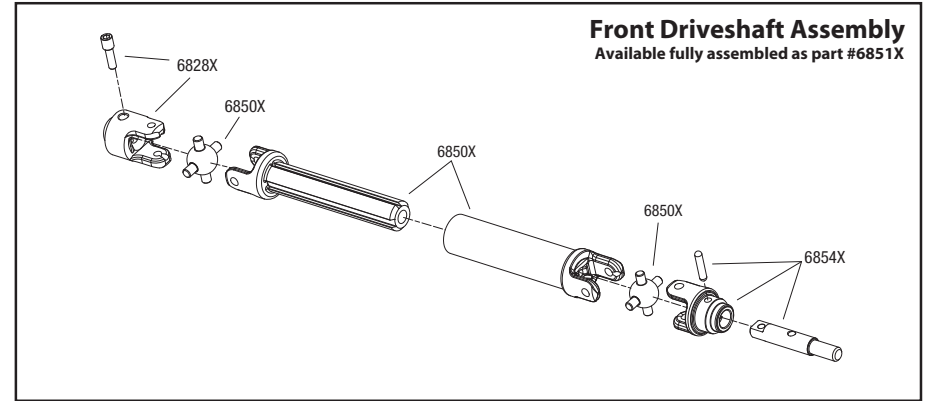

## Center Driveline Assembly

REV 110228-R01

See Parts List for a complete listing of optional accessories.

Specifications on this page are subject to change without notice. Every attempt has been made to ensure the accuracy of this drawing, however Traxxas cannot be held responsible for typographical or other errors.

## Driveshaft Assembly