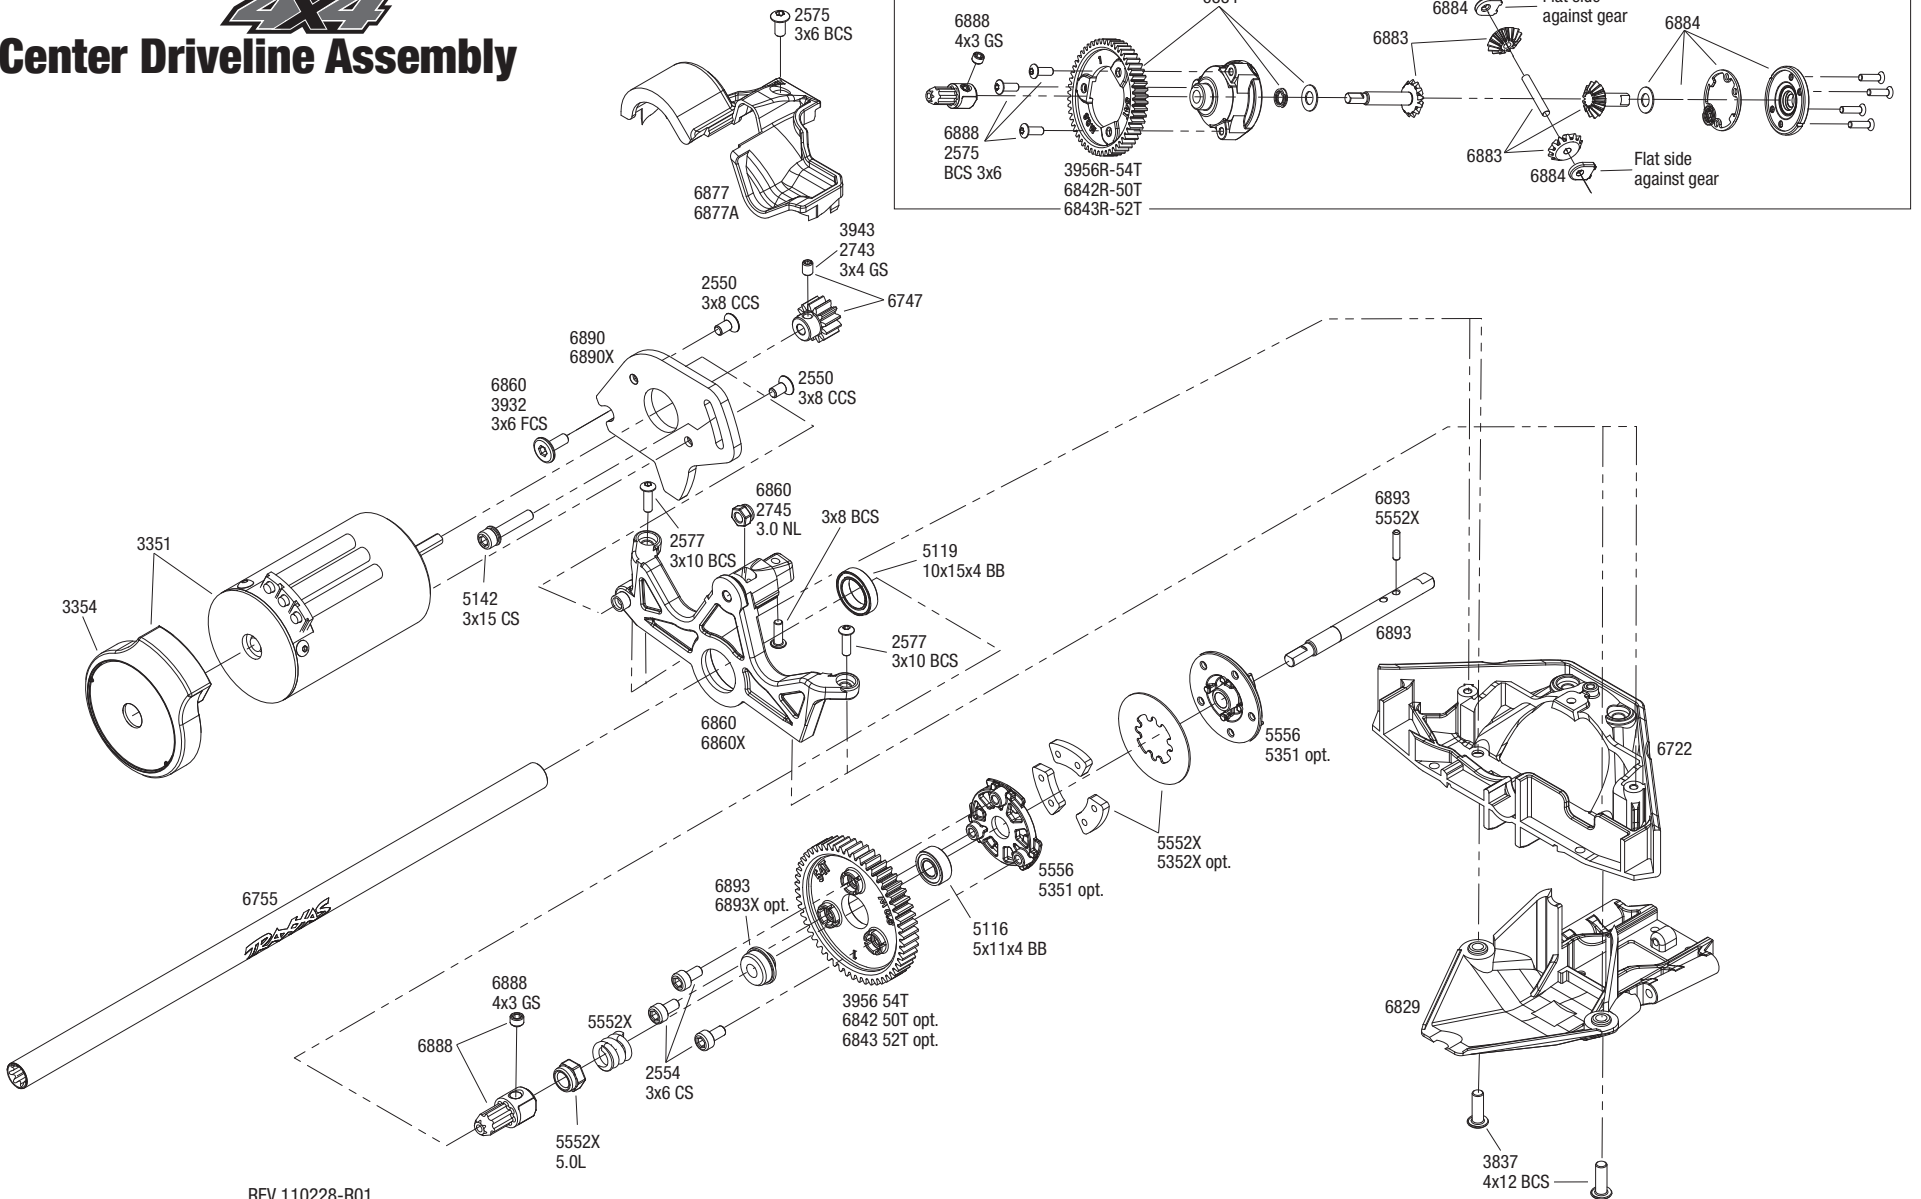

STAMPEDE 4x4

Center Driveline Assembly

REV 110228-R01

See Parts List for a complete listing of optional accessories.

Specifications on this page are subject to change without notice. Every attempt has been made to ensure the accuracy of this drawing, however Traxxas cannot be held responsible for typographical or other errors.