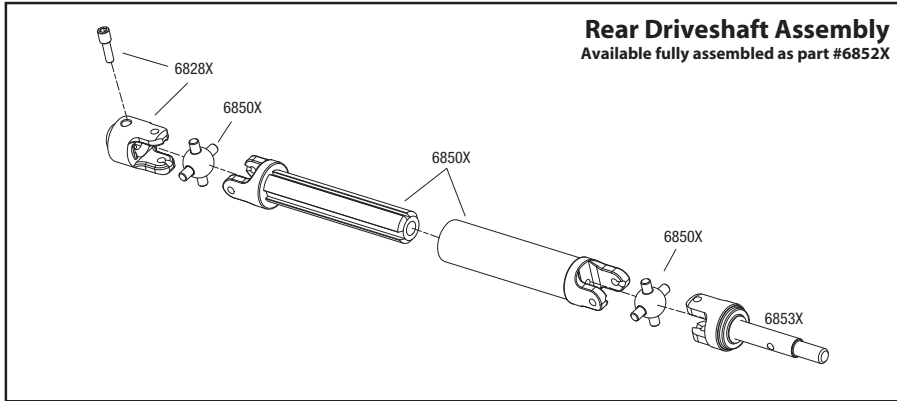

## Center Driveline Assembly

REV 110228-R01

See Parts List for a complete listing of optional accessories.

Specifications on this page are subject to change without notice. Every attempt has been made to ensure the accuracy of this drawing, however Traxxas cannot be held responsible for typographical or other errors.

## Driveshaft Assembly